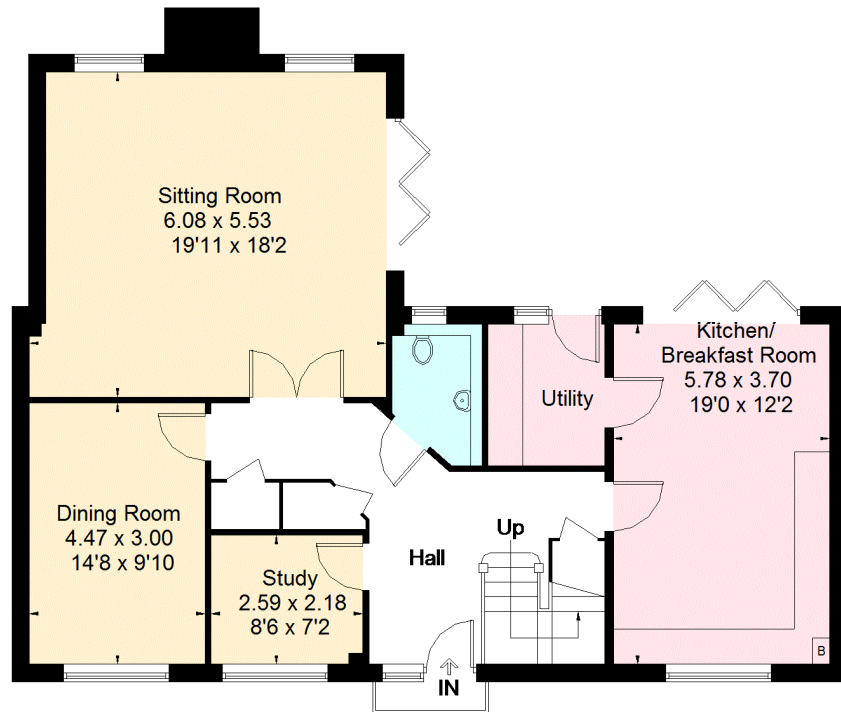

Taylor's Yard, Sutton Scotney, Winchester

Approximate Gross Internal Area = 208.6 sq m / 2245 sq ft

Ground Floor

First Floor

Illustration for identification purposes only. Not to scale
Ref: 224458