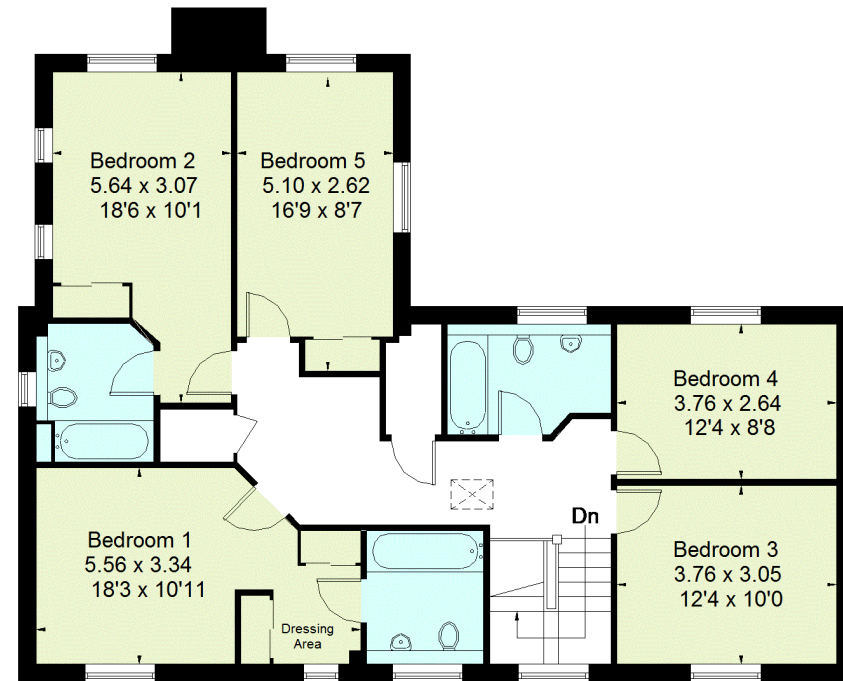

Taylor's Yard, Sutton Scotney, Winchester

Approximate Gross Internal Area = 208.6 sq m / 2245 sq ft

Ground Floor

First Floor

Illustration for identification purposes only. Not to scale
Ref: 224458