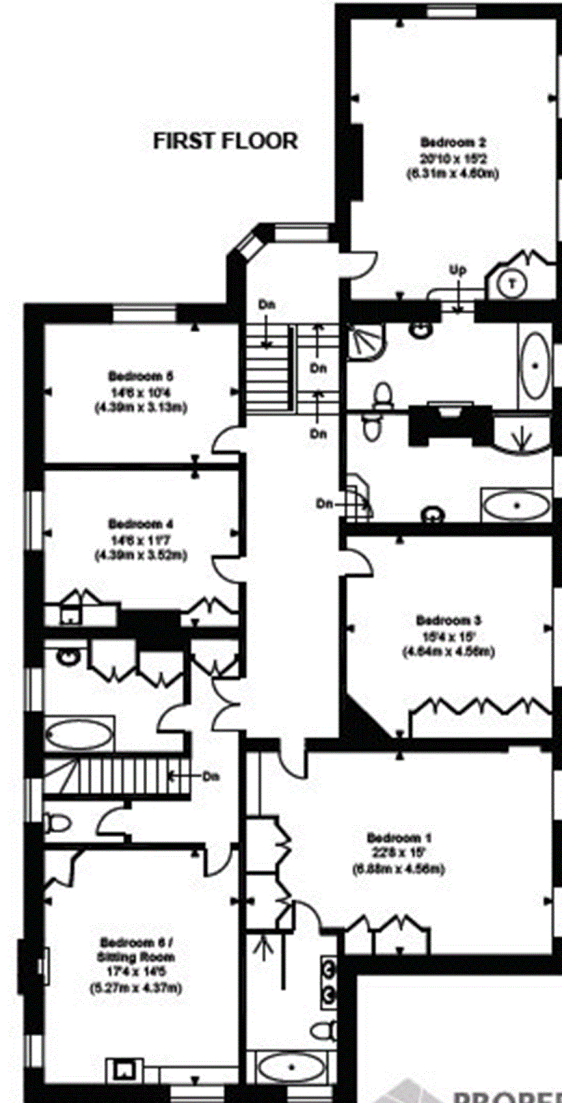

# Wychbury House

Approximate Gross Internal Area  
Total = 5240 Sq Ft / 486.81 Sq M

CELLAR

CELLAR

GROUND FLOOR

FIRST FLOOR

© www.propertyfocus.co | Professional Property Photography & Floorplans  
Measured and drawn to RICS guidelines. Plan is for illustrative purposes only and is not to scale. All dimensions, North point orientation and the size and placement of features are approximate and should not be relied on as a statement of fact. No responsibility is taken for any error, omission or misrepresentation.