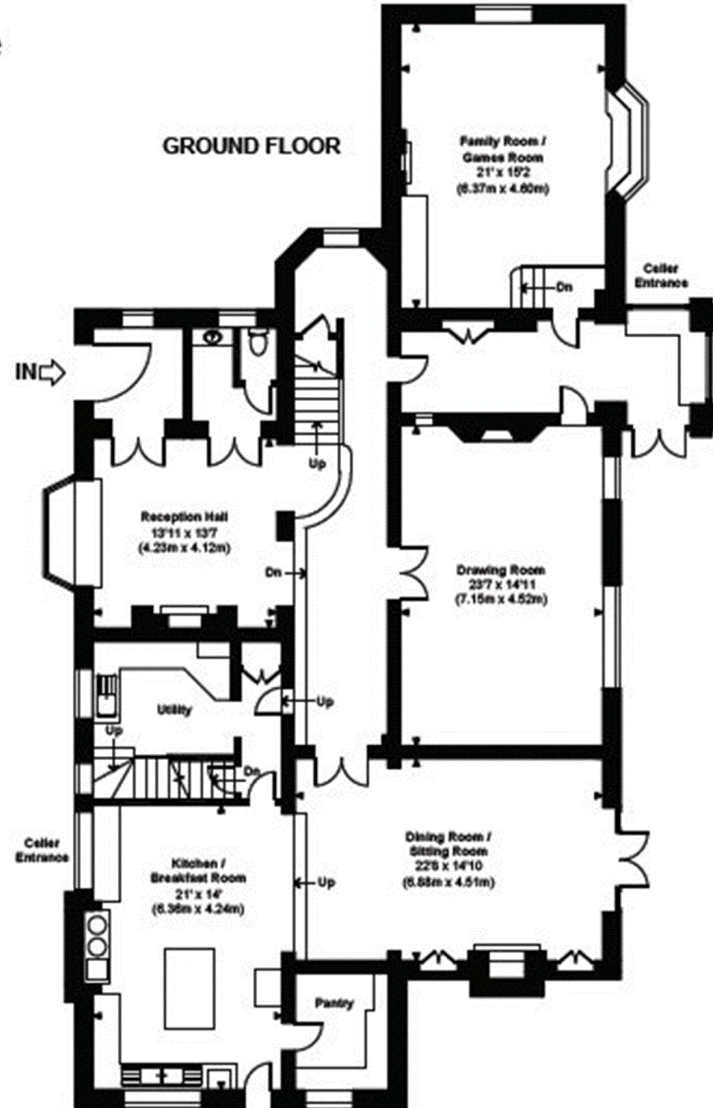

# Wychbury House

Approximate Gross Internal Area  
Total = 5240 Sq Ft / 486.81 Sq M

CELLAR

CELLAR

GROUND FLOOR

FIRST FLOOR

© www.propertyfocus.co | Professional Property Photography & Floorplans  
Measured and drawn to RICS guidelines. Plan is for illustrative purposes only and is not to scale. All dimensions, North point orientation and the size and placement of features are approximate and should not be relied on as a statement of fact. No responsibility is taken for any error, omission or misrepresentation.