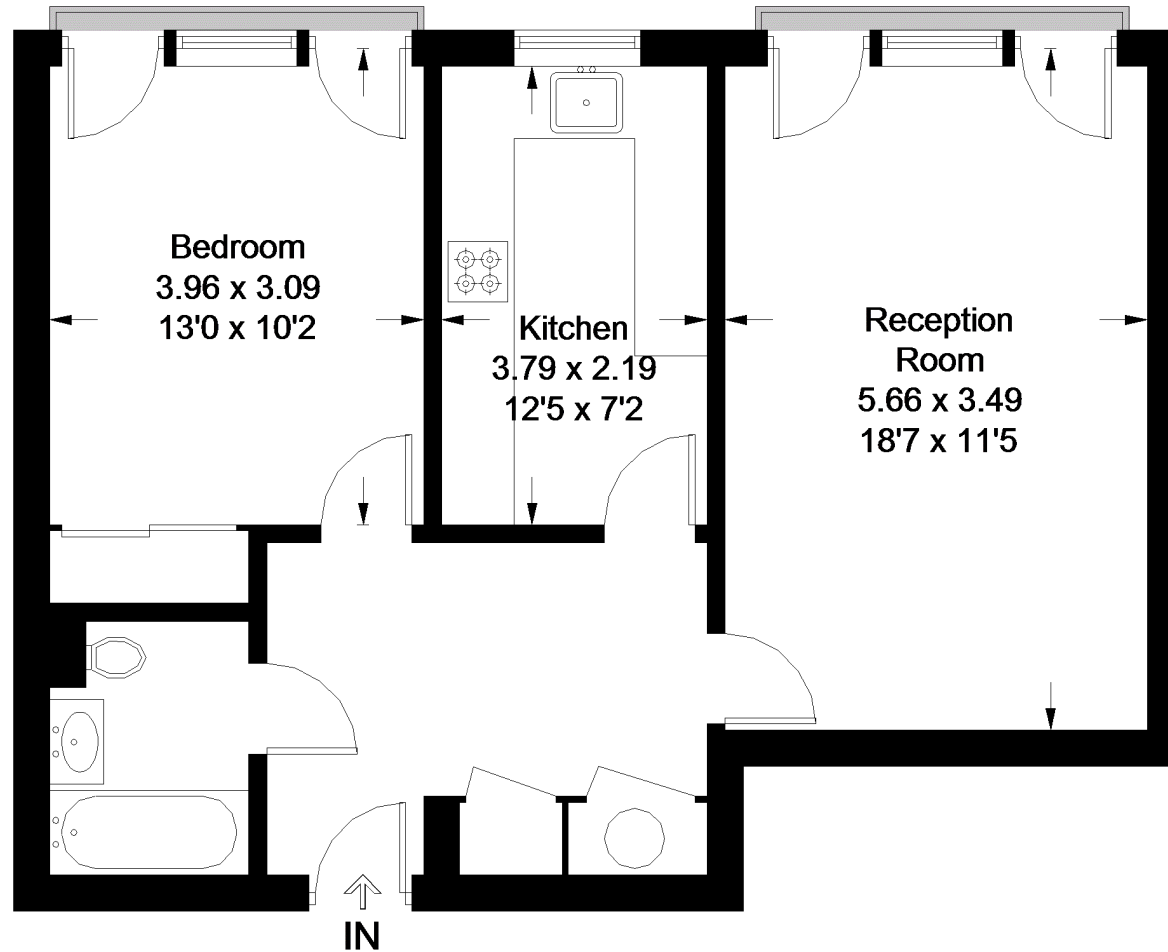

Sandringham Gardens

Approximate Gross Internal Area = 57.2 sq m / 616 sq ft

Third Floor

This plan is for layout guidance only. Not drawn to scale unless stated. Windows and door openings are approximate. Whilst every care is taken in the preparation of this plan, please check all dimensions, shapes and compass bearings before making any decisions reliant upon them. (ID525499)