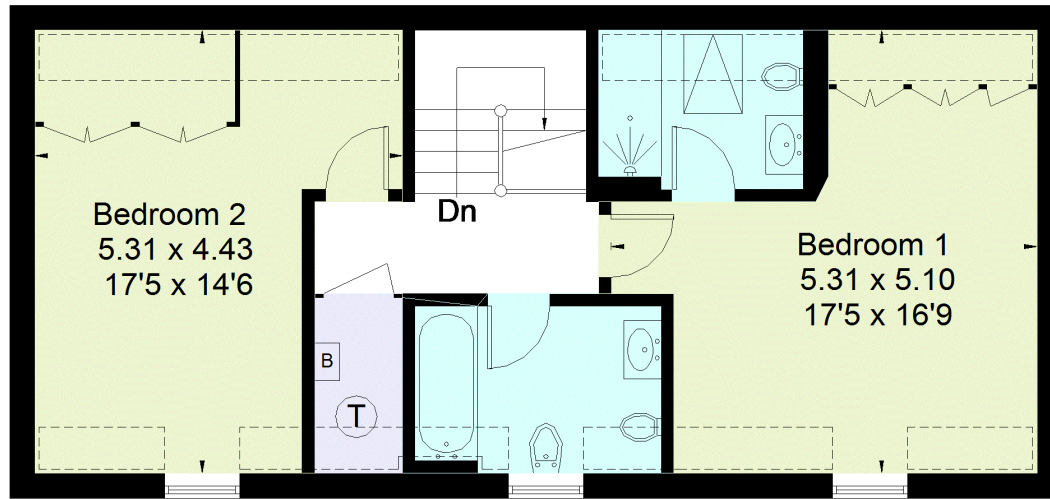

 = Reduced headroom below 1.5m / 5'0

First Floor

Ground Floor

Coach House Mews, Walton on Thames

Approximate Gross Internal Area
127.7 sq m / 1374 sq ft

Floorplanz © 2018
0203 9056099 Ref: 224564

This plan is for layout guidance only.
Drawn in accordance with
RICS guidelines. Not drawn to
scale, unless stated. Windows &
door openings are approximate.
Whilst every care is taken in the
preparation of this plan, please check
all dimensions, shapes & compass
bearings before making any
decisions reliant upon them.