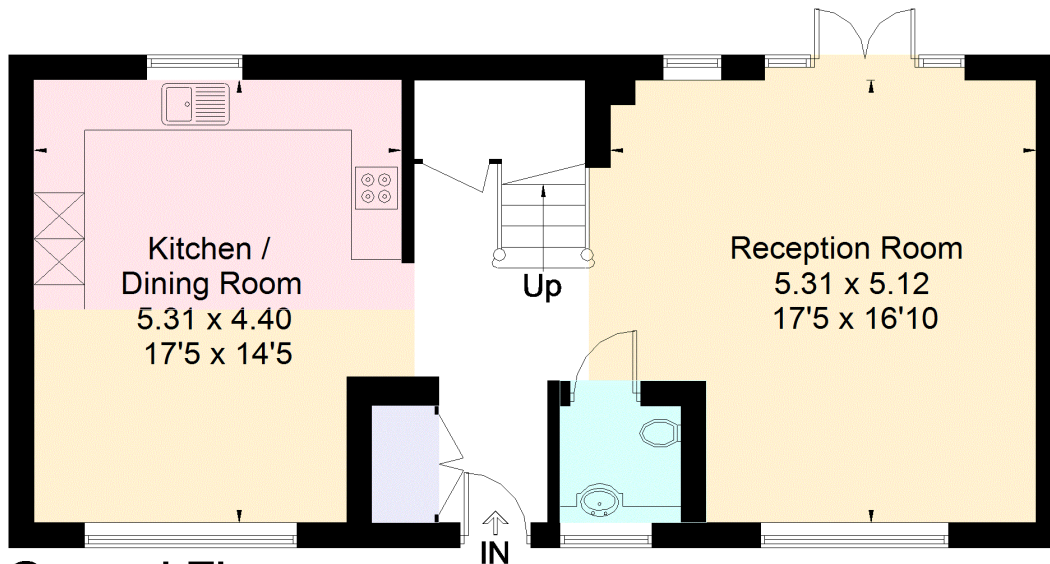

 = Reduced headroom below 1.5m / 5'0

First Floor

Ground Floor

Coach House Mews, Walton on Thames

Approximate Gross Internal Area
127.7 sq m / 1374 sq ft

Floorplanz © 2018
0203 9056099 Ref: 224564

This plan is for layout guidance only.
Drawn in accordance with
RICS guidelines. Not drawn to
scale, unless stated. Windows &
door openings are approximate.
Whilst every care is taken in the
preparation of this plan, please check
all dimensions, shapes & compass
bearings before making any
decisions reliant upon them.