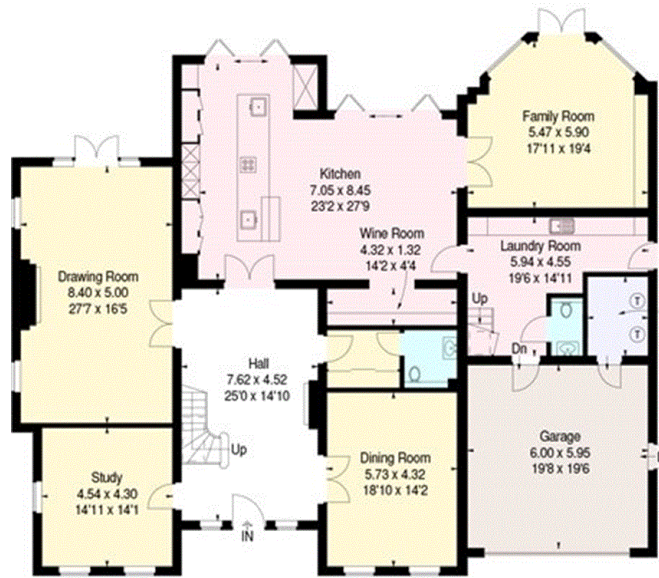

Llanvair Drive, South Ascot

Approximate Gross Internal Area
698 sq m / 7513 sq ft (Including Garage / Excluding Void)

Ground Floor

First Floor

Second Floor