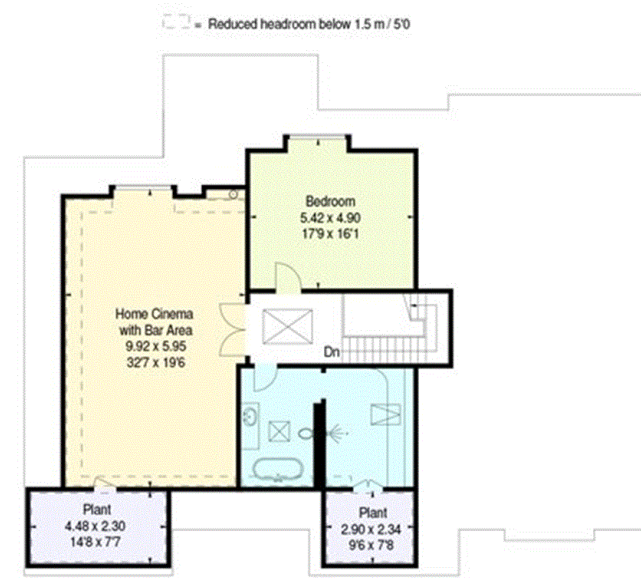

Llanvair Drive, South Ascot

Approximate Gross Internal Area
698 sq m / 7513 sq ft (Including Garage / Excluding Void)

Ground Floor

First Floor

Second Floor