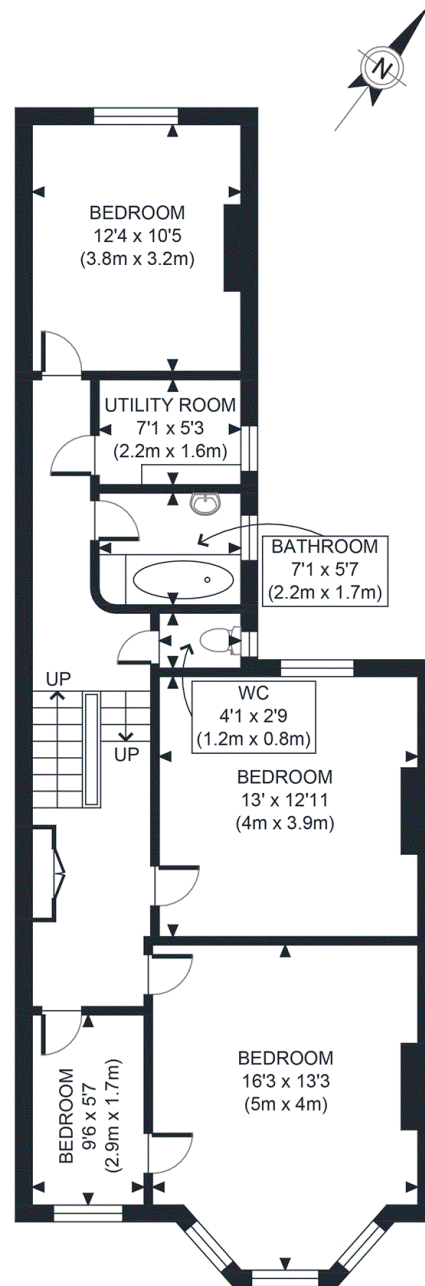

GROSS INTERNAL FLOOR AREA 819 SQ FT

GROSS INTERNAL FLOOR AREA 819 SQ FT

APPROX. GROSS INTERNAL FLOOR AREA 1638 SQ FT / 152 SQM

Ref:

Copyright **photoplan**

Disclaimer: Floor plan measurements are approximate and are for illustrative purposes only. While we do not doubt the floor plan accuracy and completeness, you or your advisors should conduct a careful, independent investigation of the property in respect of monetary valuation