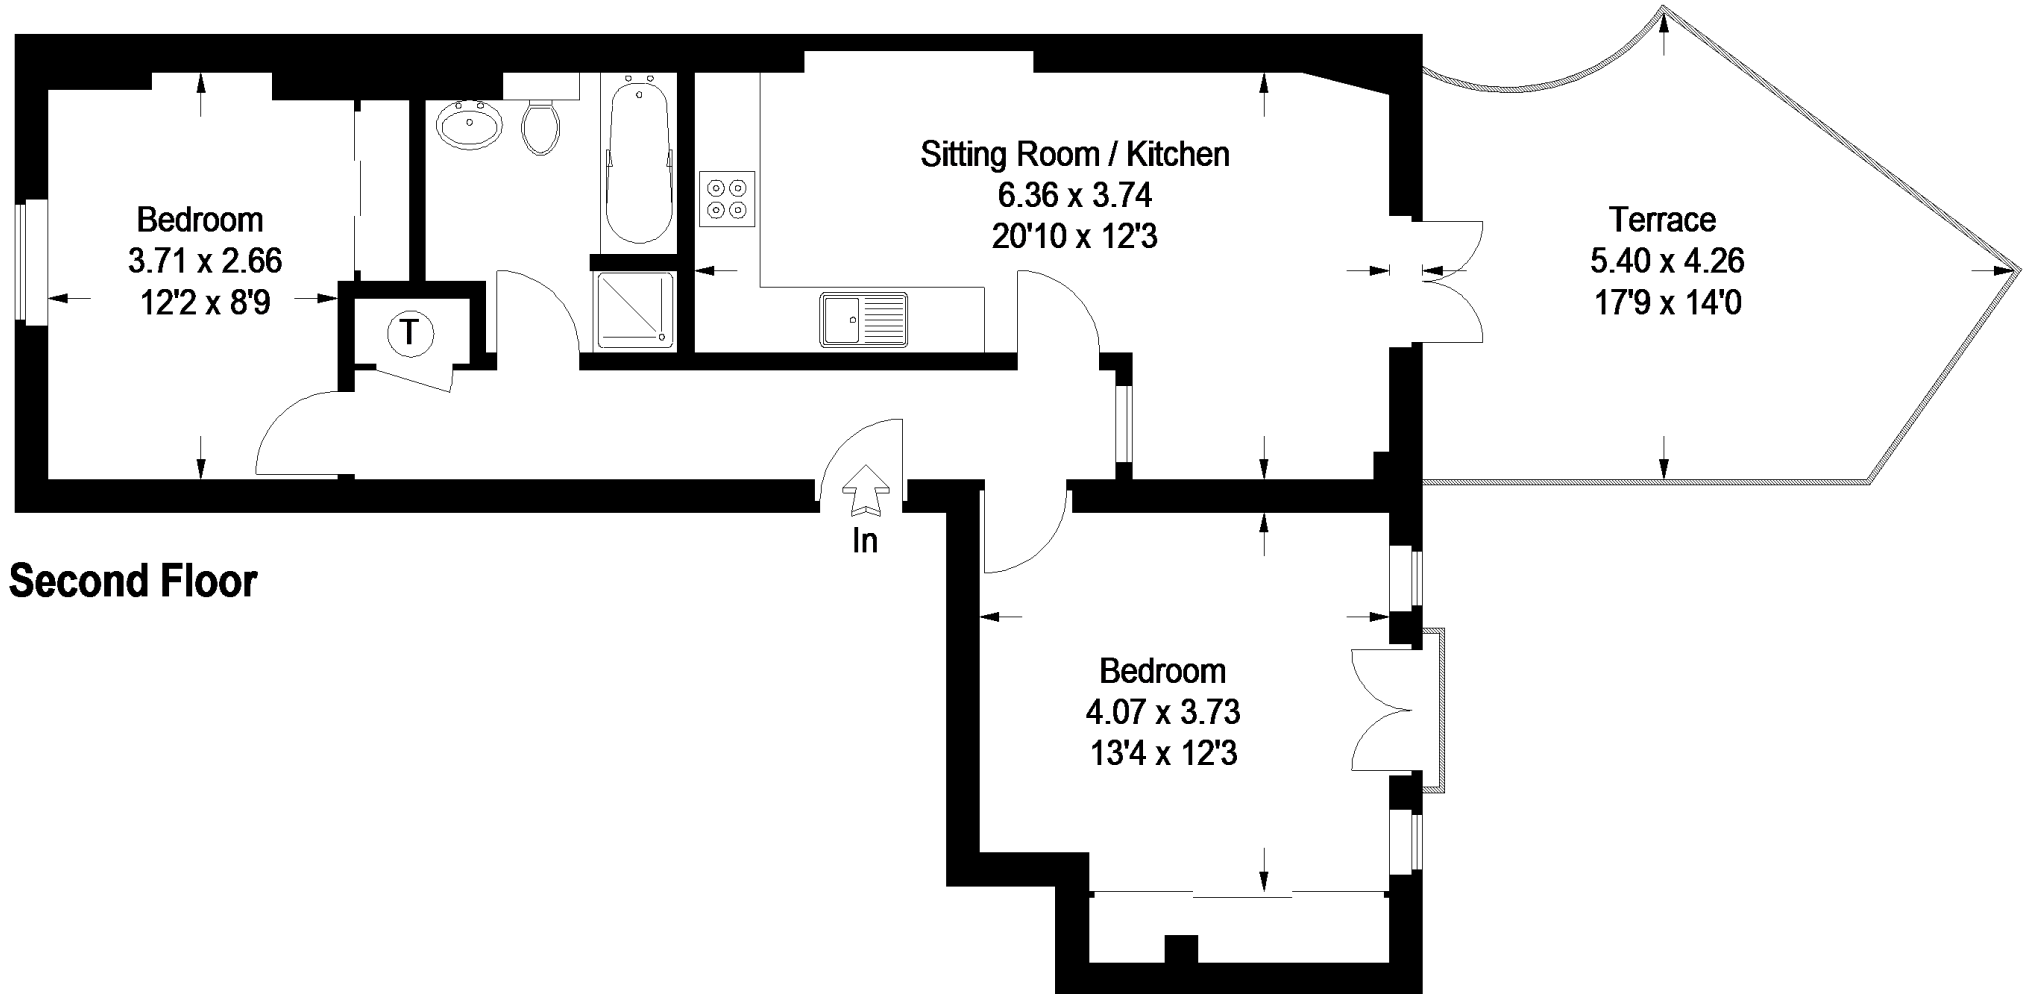

Peascod House

Approximate Gross Internal Area = 62 sq m / 667 sq ft

Second Floor

FLOORPLANZ © 2013 0845 6344080 Ref 104734

This plan is for layout guidance only. Not drawn to scale unless stated. Windows & door openings are approximate. Whilst every care is taken in the preparation of this plan, please check all dimensions, shapes & compass bearings before making any decisions reliant upon them.