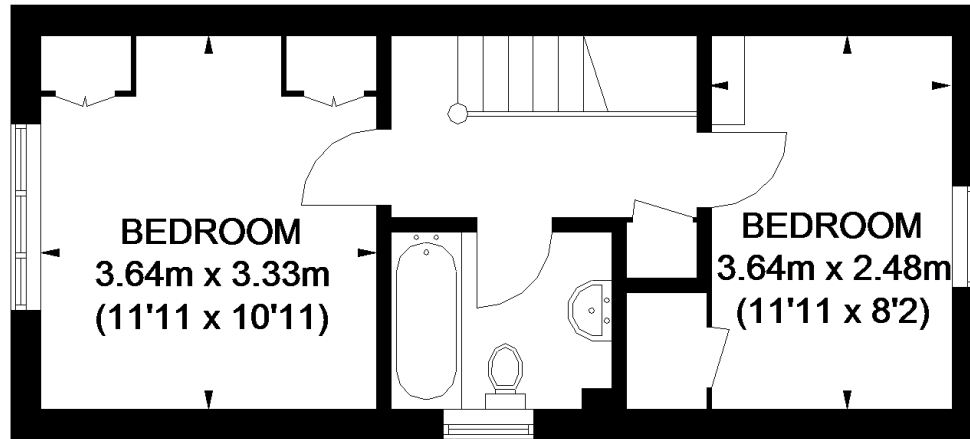

TUDOR GARDENS

FIRST FLOOR

APPROXIMATE GROSS INTERNAL AREA
GROUND FLOOR = 414 SQ. FT. (38.5 SQ. M.)
FIRST FLOOR = 363 SQ. FT. (33.7 SQ. M.)
TOTAL = 777 SQ. FT. (72.2 SQ. M.)

GROUND FLOOR

This plan is for layout guidance only. Not drawn to scale unless stated. Windows and door openings are approximate. Whilst every care is taken in the preparation of this plan, please check all dimensions, shapes and compass bearings before making any decisions reliant upon them. Please be advised that Countrywide / our agents have not seen or reviewed any building regulations or planning permission in relation to works carried out to the property (ID493692)