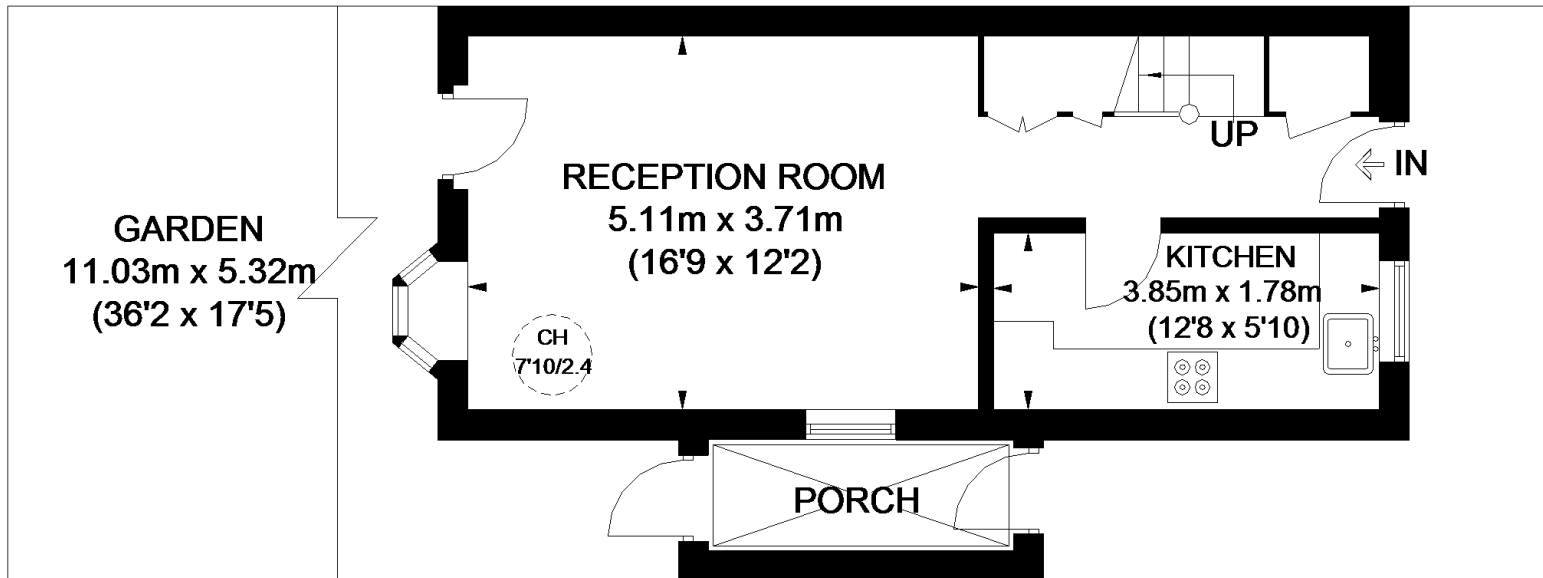

TUDOR GARDENS

FIRST FLOOR

APPROXIMATE GROSS INTERNAL AREA
GROUND FLOOR = 414 SQ. FT. (38.5 SQ. M.)
FIRST FLOOR = 363 SQ. FT. (33.7 SQ. M.)
TOTAL = 777 SQ. FT. (72.2 SQ. M.)

GROUND FLOOR

This plan is for layout guidance only. Not drawn to scale unless stated. Windows and door openings are approximate. Whilst every care is taken in the preparation of this plan, please check all dimensions, shapes and compass bearings before making any decisions reliant upon them. Please be advised that Countrywide / our agents have not seen or reviewed any building regulations or planning permission in relation to works carried out to the property (ID493692)