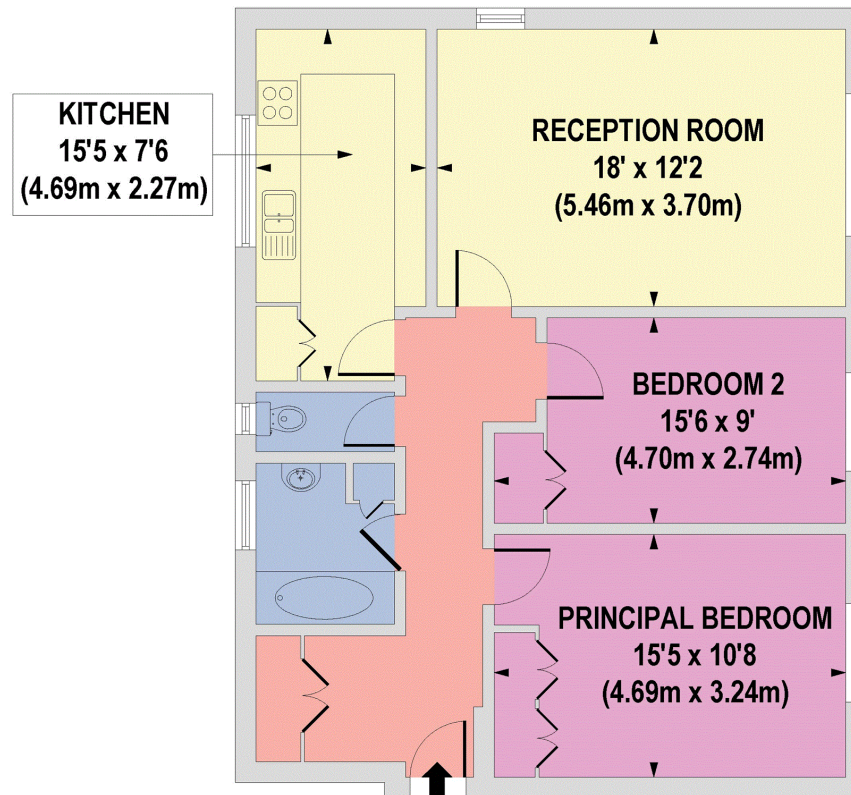

KENT HOUSE

Edgware

Approximate Gross Internal Floor Area
842 sq. ft / 78.22 sq. m

FIRST FLOOR

Floorplan is for illustrative purposes only and is not to scale. Every attempt has been made to ensure the accuracy of the floor plan shown, however all measurements, fixtures, fittings and data shown are an approximate interpretation for illustrative purposes only. Liability for errors, omissions or mis-statement through negligence or otherwise is hereby excluded.