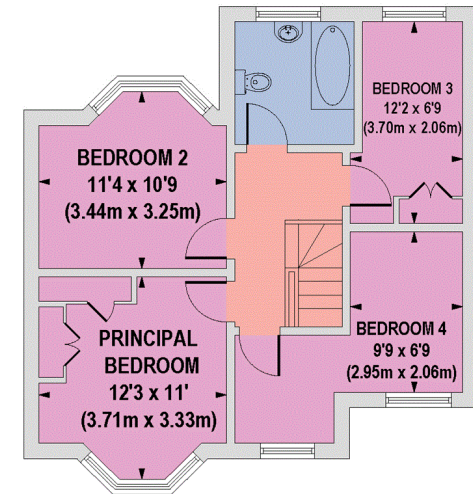

KYNANCE GARDENS

Stanmore

Approximate Gross Internal Floor Area

1638 sq. ft / 152.22 sq. m (Including Shed)

1366 sq. ft / 126.87 sq. m (Excluding Shed)

GROUND FLOOR

FIRST FLOOR

Floorplan is for illustrative purposes only and is not to scale. Every attempt has been made to ensure the accuracy of the floor plan shown, however all measurements, fixtures, fittings and data shown are an approximate interpretation for illustrative purposes only. Liability for errors, omissions or mis-statement through negligence or otherwise is hereby excluded.