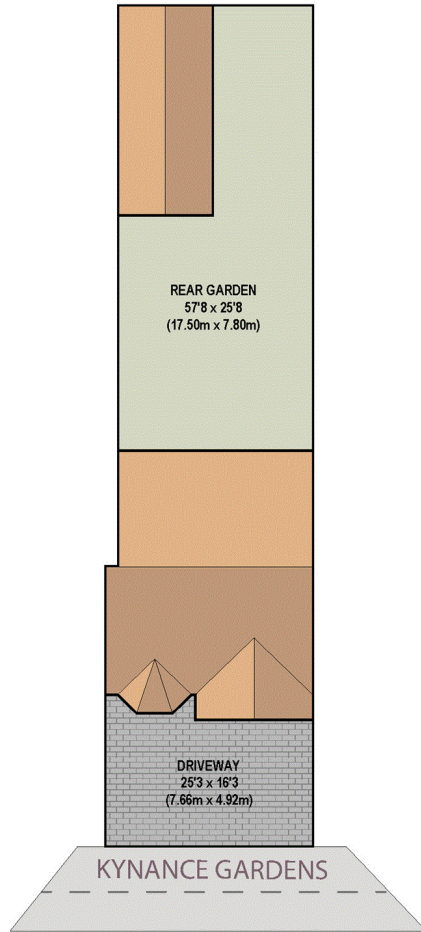

KYNANCE GARDENS

Stanmore

Approximate Gross Internal Floor Area

1638 sq. ft / 152.22 sq. m (Including Shed)

1366 sq. ft / 126.87 sq. m (Excluding Shed)

GROUND FLOOR

FIRST FLOOR

Floorplan is for illustrative purposes only and is not to scale. Every attempt has been made to ensure the accuracy of the floor plan shown, however all measurements, fixtures, fittings and data shown are an approximate interpretation for illustrative purposes only. Liability for errors, omissions or mis-statement through negligence or otherwise is hereby excluded.