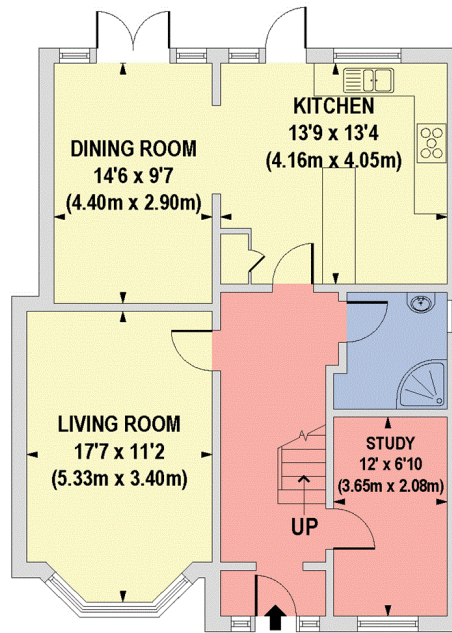

KYNANCE GARDENS

Stanmore

Approximate Gross Internal Floor Area

1638 sq. ft / 152.22 sq. m (Including Shed)

1366 sq. ft / 126.87 sq. m (Excluding Shed)

GROUND FLOOR

FIRST FLOOR

Floorplan is for illustrative purposes only and is not to scale. Every attempt has been made to ensure the accuracy of the floor plan shown, however all measurements, fixtures, fittings and data shown are an approximate interpretation for illustrative purposes only. Liability for errors, omissions or mis-statement through negligence or otherwise is hereby excluded.