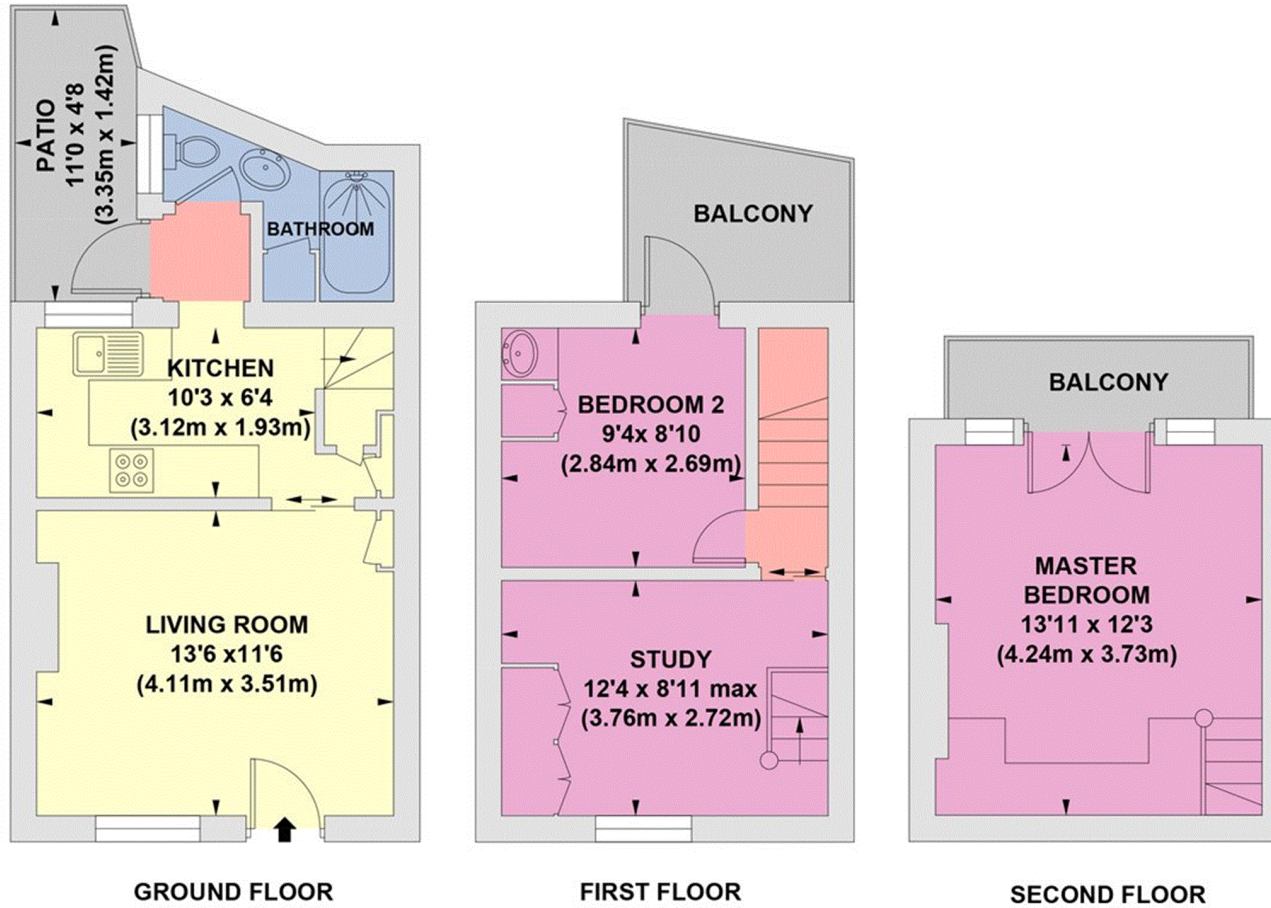

GREEN LANE COTTAGES

Approximate Gross Internal Floor Area (Including Loft Room)
704 sqft / 65.4 sqm

This plan is for layout guidance only. Not drawn to scale unless stated. Windows and door openings are approximate. Whilst every care is taken in the preparation of this plan, please check all dimensions, shapes and compass bearings before making any decisions reliant upon them.