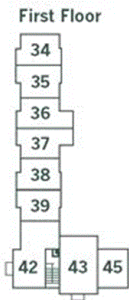

40 Maryland Place

Three-bedroom ground floor apartment with terrace and garden

Drawing is not to scale.
Landscaping is indicative only.