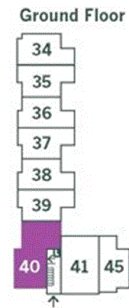

40 Maryland Place

Three-bedroom ground floor apartment with terrace and garden

Drawing is not to scale.
Landscaping is indicative only.