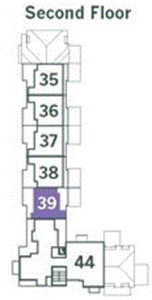

39 Maryland Place

Three-bedroom, three-storey house with sun room, study area, terrace and garden

Second Floor

First Floor

Ground Floor

L - Lift

Drawing is not to scale.
Landscaping is indicative only.