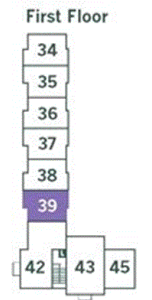

39 Maryland Place

Three-bedroom, three-storey house with sun room, study area, terrace and garden

Second Floor

First Floor

Ground Floor

L - Lift

Drawing is not to scale.
Landscaping is indicative only.