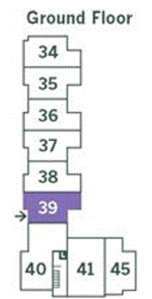

39 Maryland Place

Three-bedroom, three-storey house with sun room, study area, terrace and garden

Second Floor

First Floor

Ground Floor

L - Lift

Drawing is not to scale.
Landscaping is indicative only.