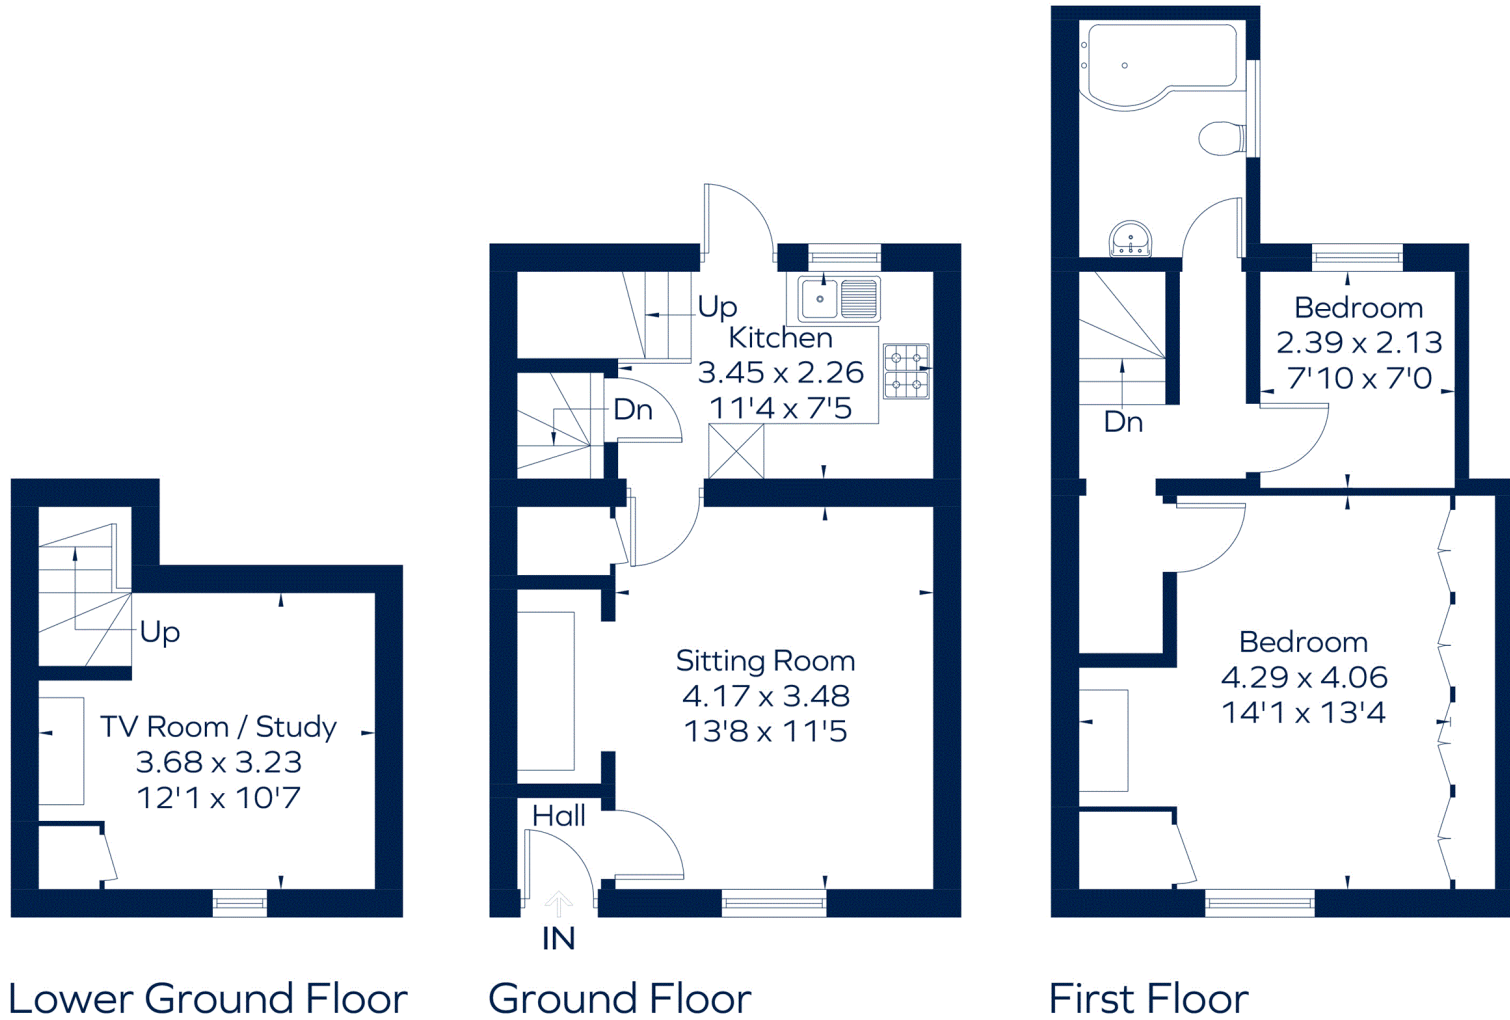

Approximate Area = 85.6 sq m / 921 sq ft

Drawn for illustration and identification purposes only.
fourwalls-group.com 270562