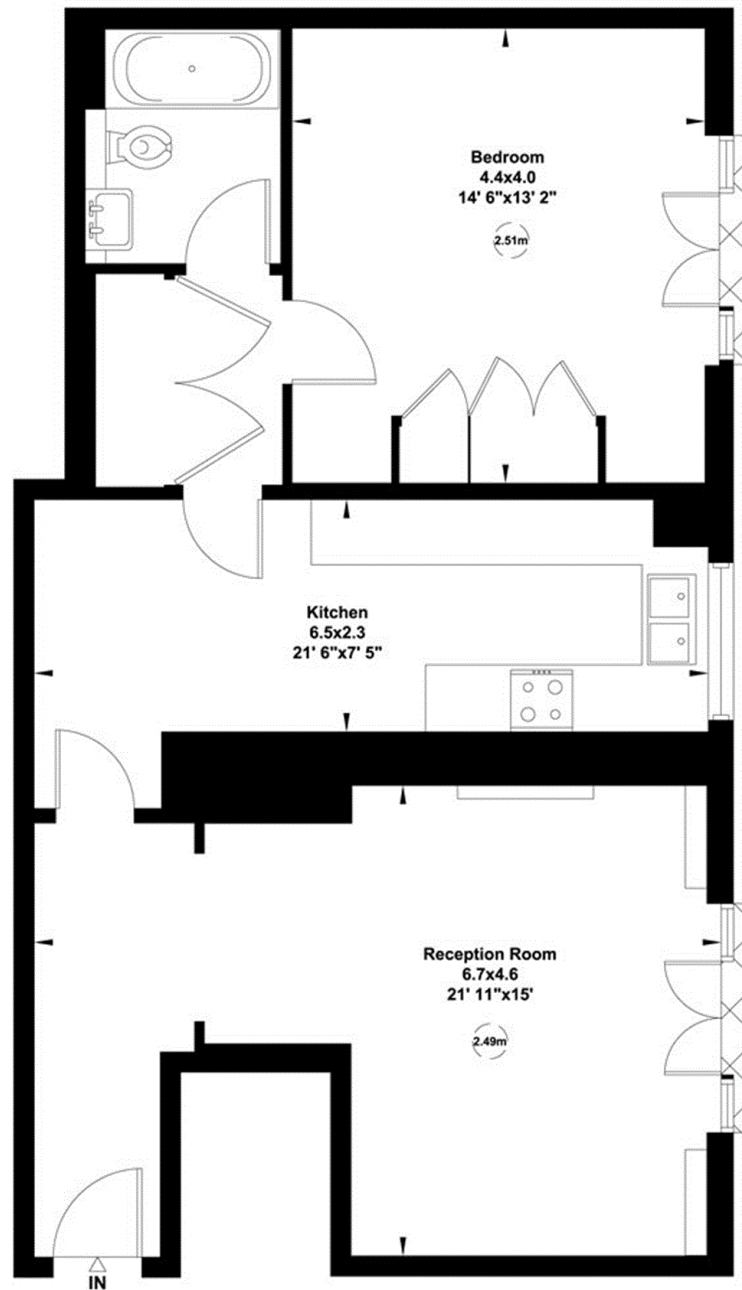

## Eaton Square, SW1

Gross internal area (approx.)

72 Sq m (780 Sq ft)

For identification only, Not to Scale

Floor Plan by **capitalgroup** 020 8671 7722

**Third Floor**