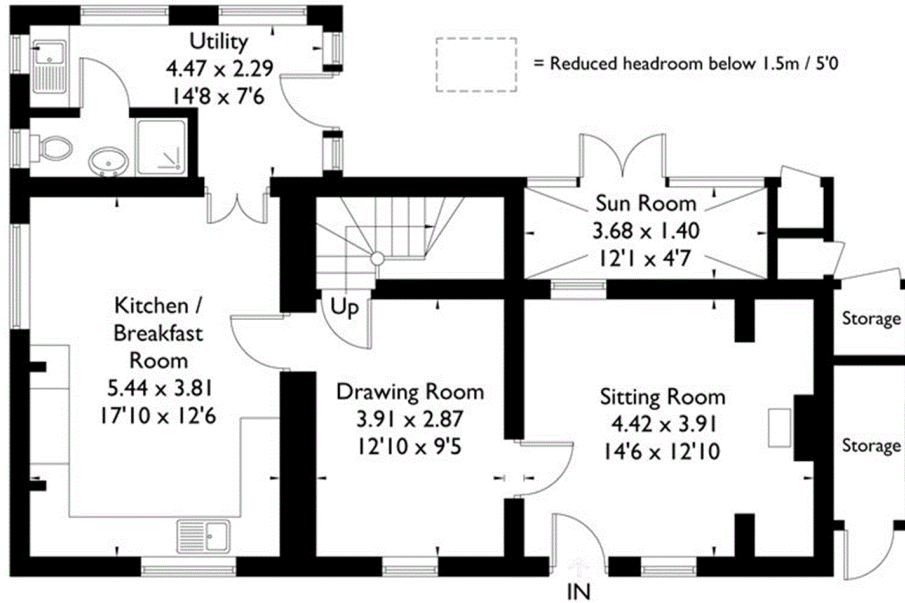

### Lyndhurst Road, Landford

Approximate Gross Internal Area = 147.4 sq m / 1587 sq ft  
(Excluding Storage)

Ground Floor

First Floor