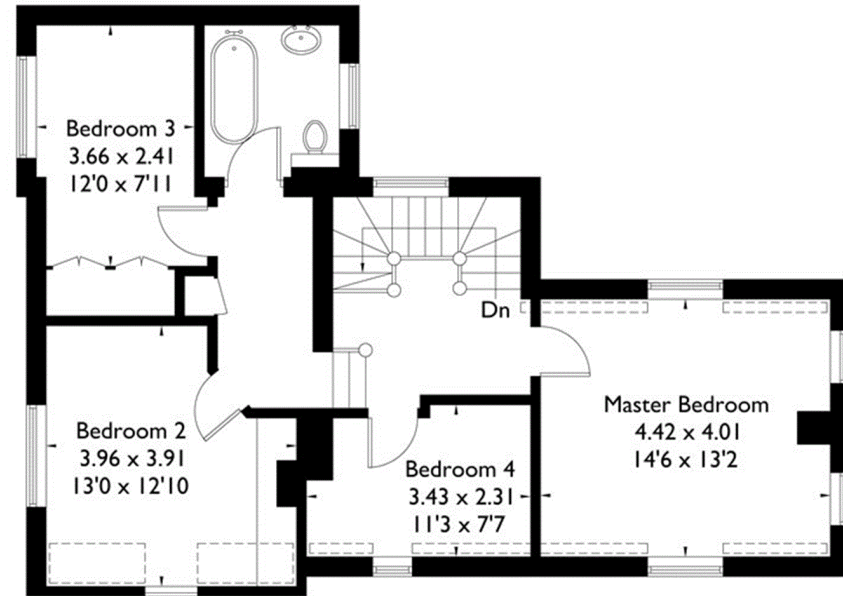

### Lyndhurst Road, Landford

Approximate Gross Internal Area = 147.4 sq m / 1587 sq ft  
(Excluding Storage)

Ground Floor

First Floor