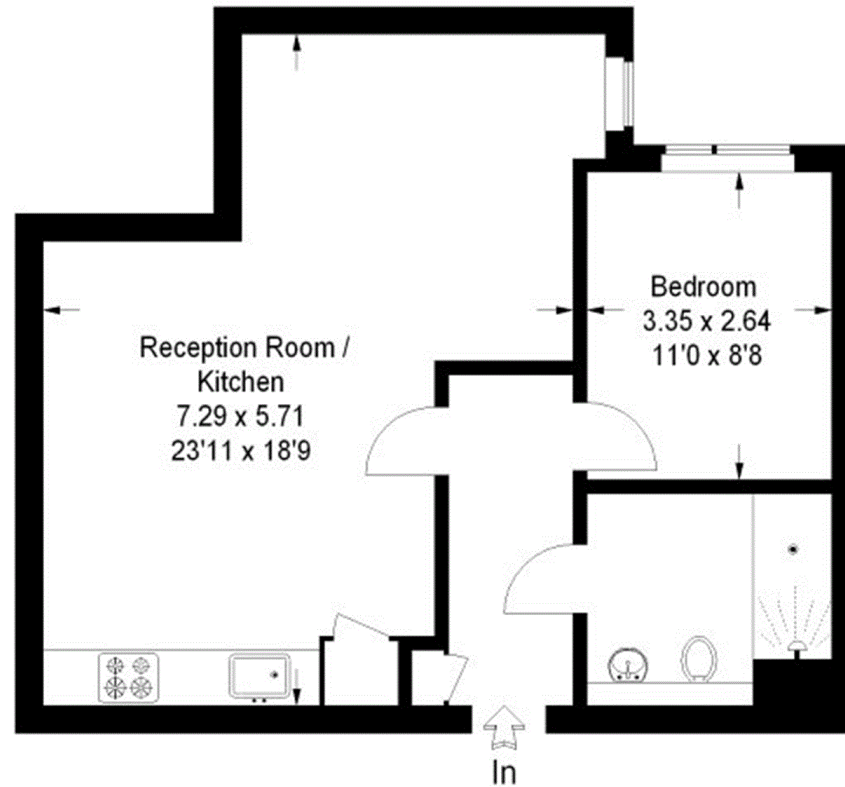

Swan House

Approximate Gross Internal Area
53.9 sq m / 580 sq ft

First Floor

This plan is for layout guidance only. Not drawn to scale unless stated.
Windows & door openings are approximate.
Whilst every care is taken in the preparation of this plan, please check all dimensions, shapes & compass bearings before making any decisions reliant upon them. (ID283019)