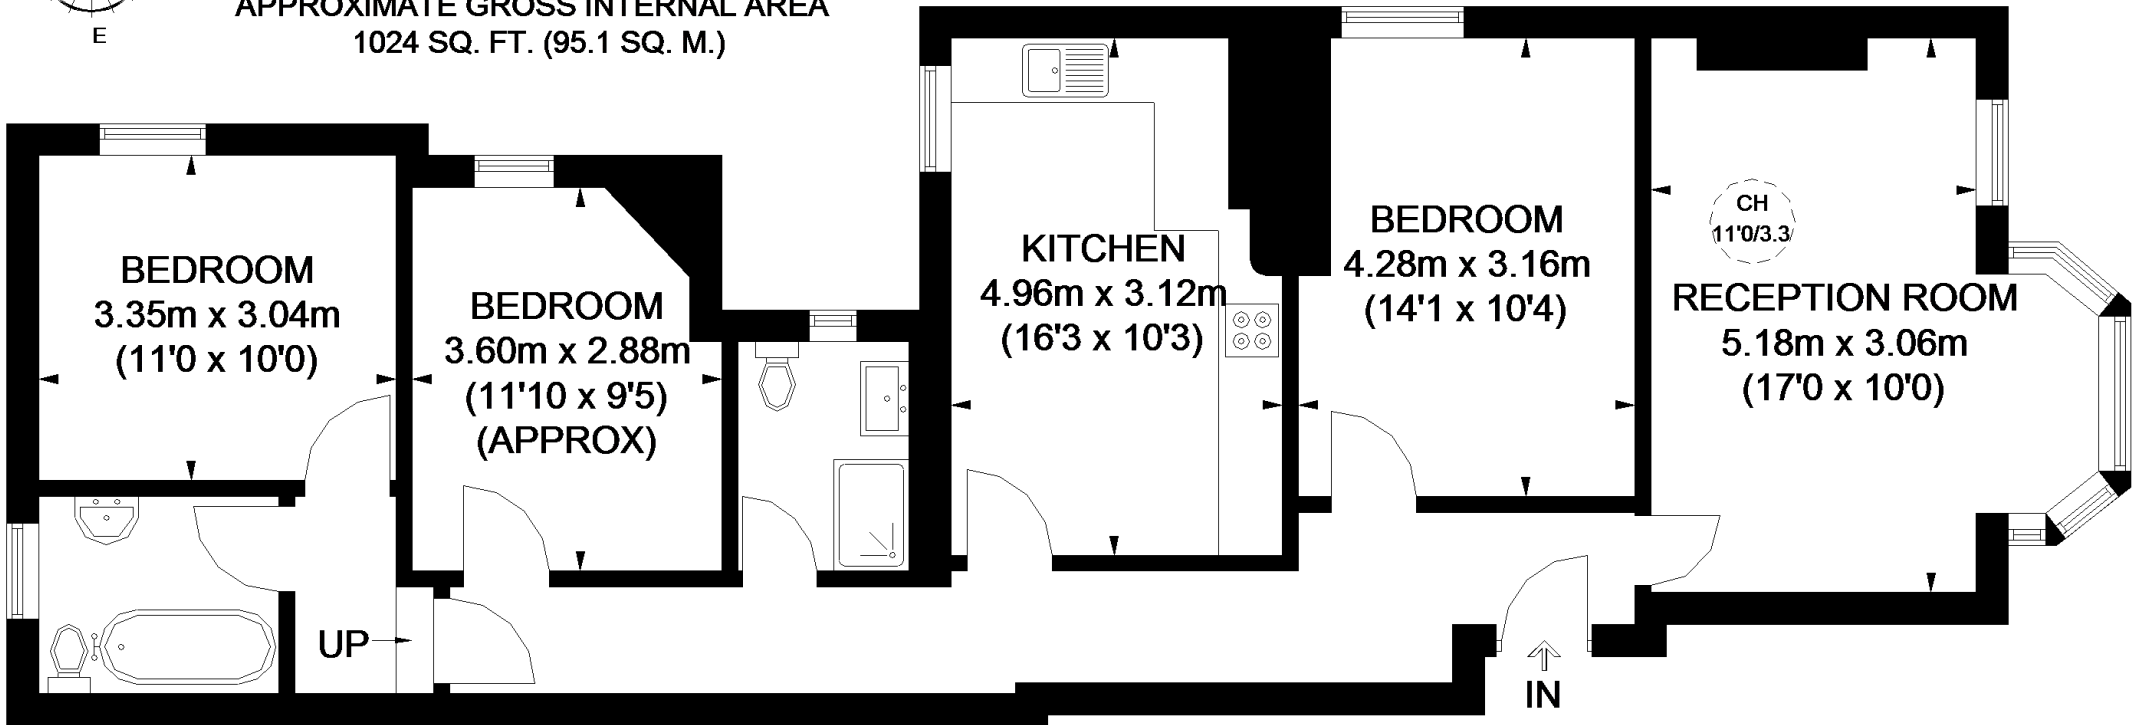

ELSYNGE MANSIONS

APPROXIMATE GROSS INTERNAL AREA
1024 SQ. FT. (95.1 SQ. M.)

FIRST FLOOR

= CEILING HEIGHT

This plan is for layout guidance only. Not drawn to scale unless stated. Windows and door openings are approximate. Whilst every care is taken in the preparation of this plan, please check all dimensions, shapes and compass bearings before making any decisions reliant upon them. Please be advised that Countrywide / our agents have not seen or reviewed any building regulations or planning permission in relation to works carried out to the property (ID531833)