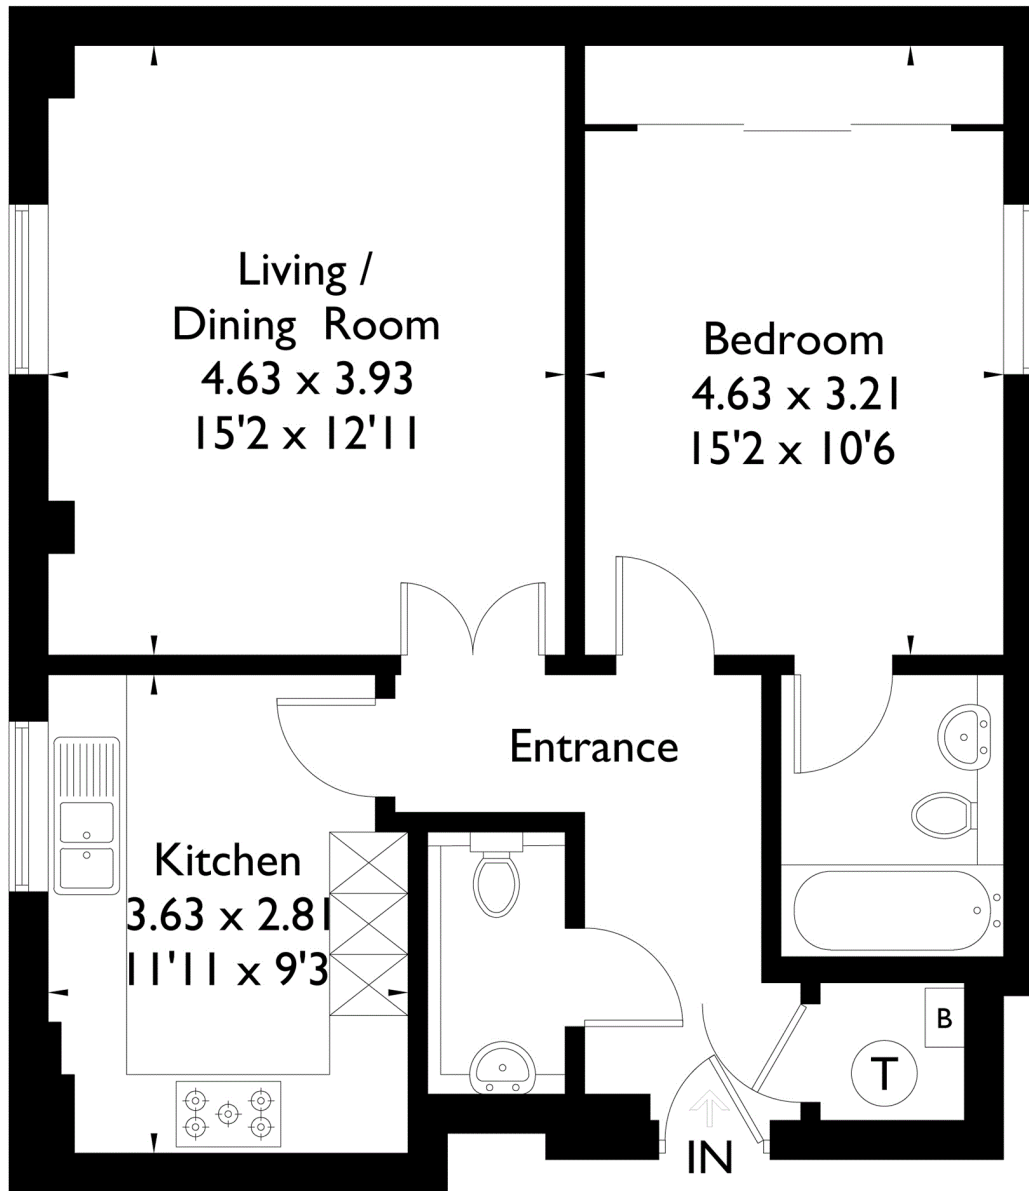

Royal Earlswood Park,
Redhill

Approximate Gross Internal Area
59.9 sq m / 645 sq ft

Floorplanz © 2018
0203 9056099 Ref: 211196

This plan is for layout guidance only. Drawn in accordance with RICS guidelines. Not drawn to scale, unless stated. Windows & door openings are approximate. Whilst every care is taken in the preparation of this plan, please check all dimensions, shapes & compass bearings before making any decisions reliant upon them.