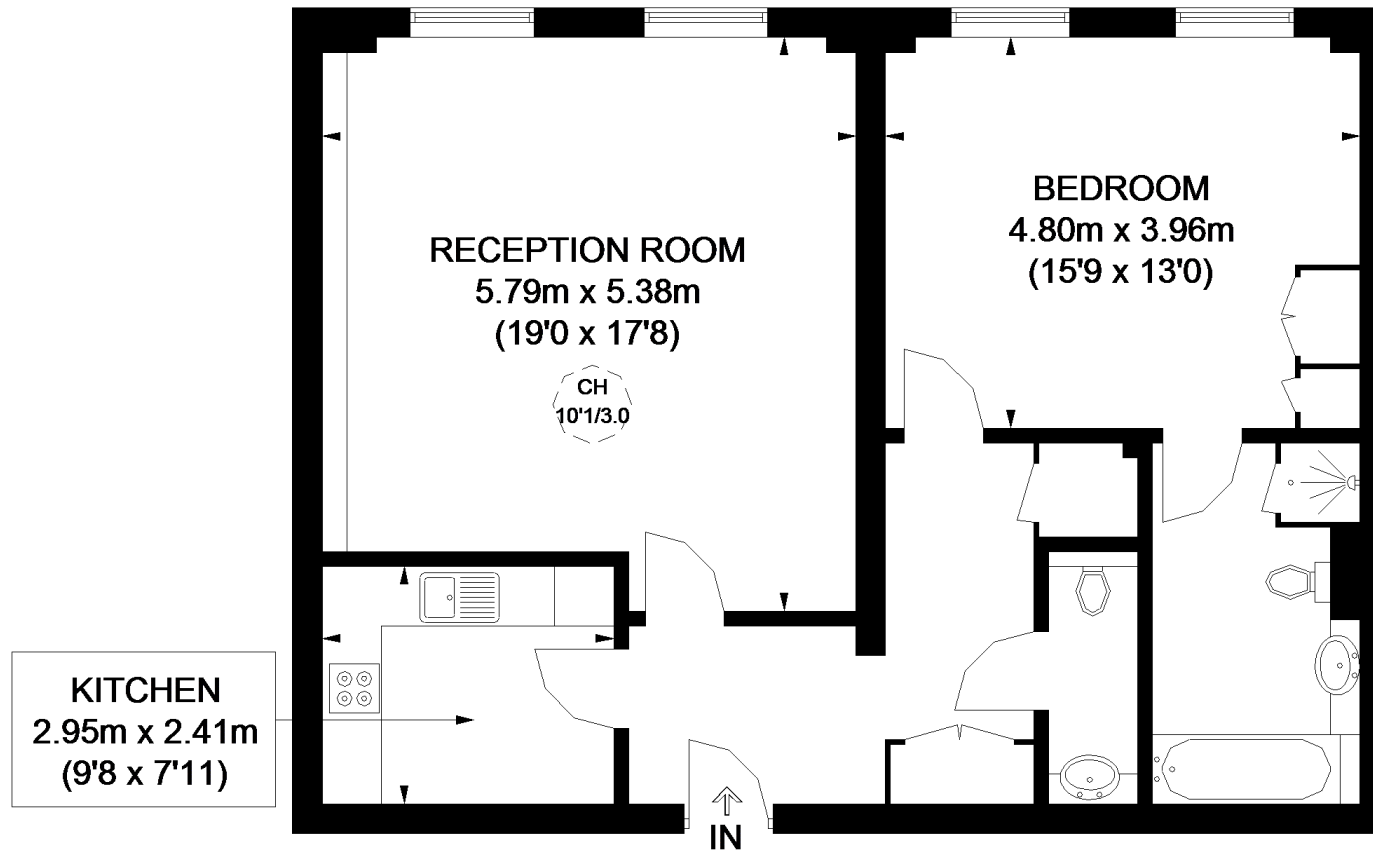

RICHARD BURBRIDGE MANSIONS

APPROXIMATE GROSS INTERNAL AREA
877 SQ. FT. (81.5 SQ. M.)

= CEILING HEIGHT

FIRST FLOOR

This plan is for layout guidance only. Not drawn to scale unless stated. Windows and door openings are approximate. Whilst every care is taken in the preparation of this plan, please check all dimensions, shapes and compass bearings before making any decisions reliant upon them. Please be advised that Countrywide / our agents have not seen or reviewed any building regulations or planning permission in relation to works carried out to the property (ID517355)