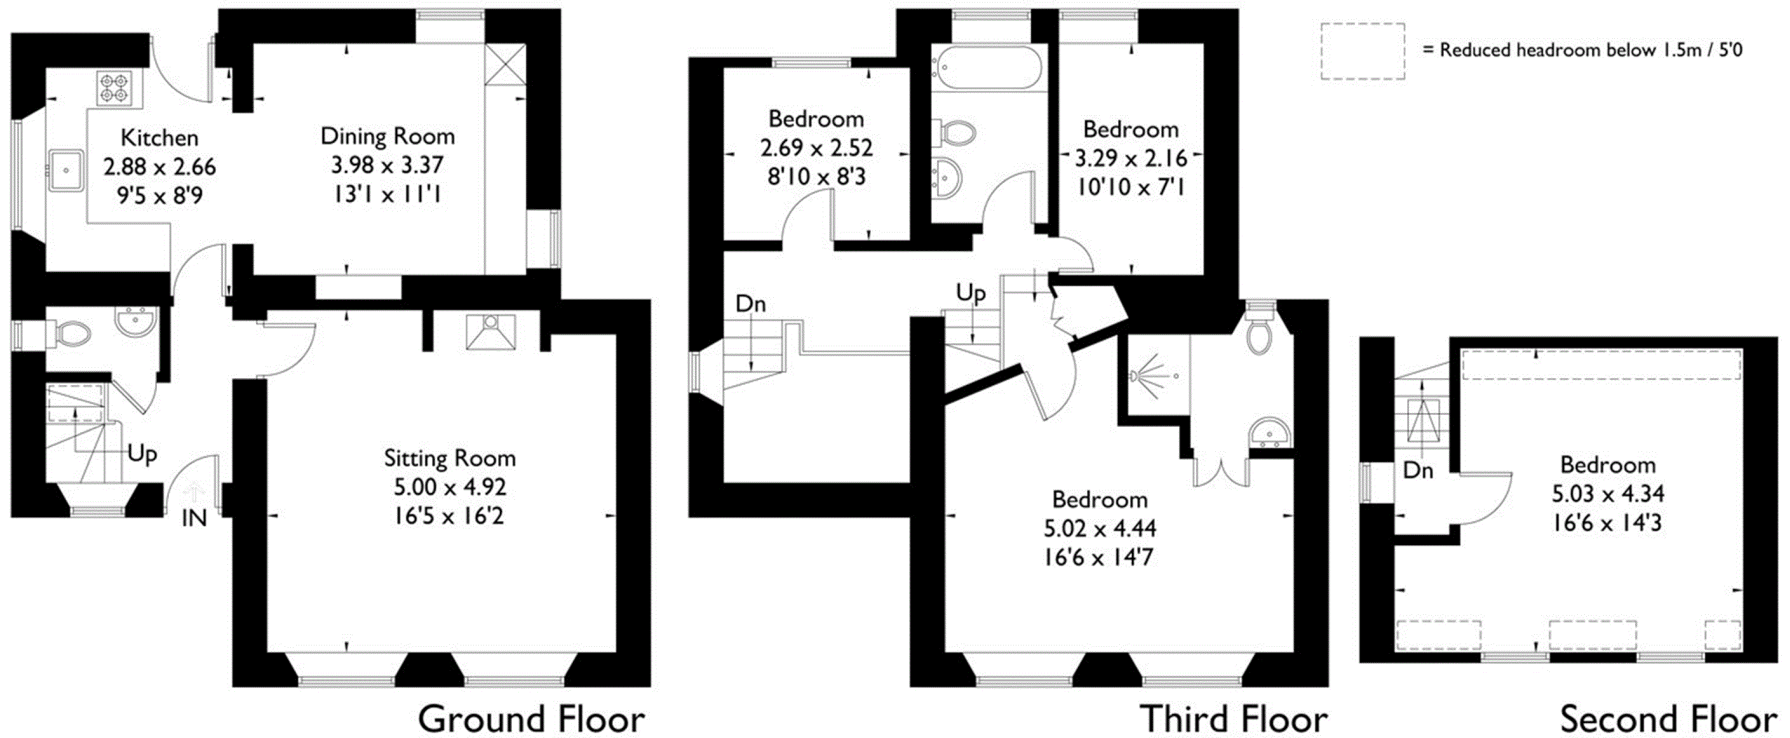

Approximate Gross Internal Area
138.9 sq m / 1495 sq ft

FLOORPLANZ © 2017 0203 9056099 Ref: 201081

This plan is for layout guidance only. Drawn in accordance with RICS guidelines. Not drawn to scale unless stated. Windows & door openings are approximate. Whilst every care is taken in the preparation of this plan, please check all dimensions, shapes & compass bearings before making any decisions reliant upon them.