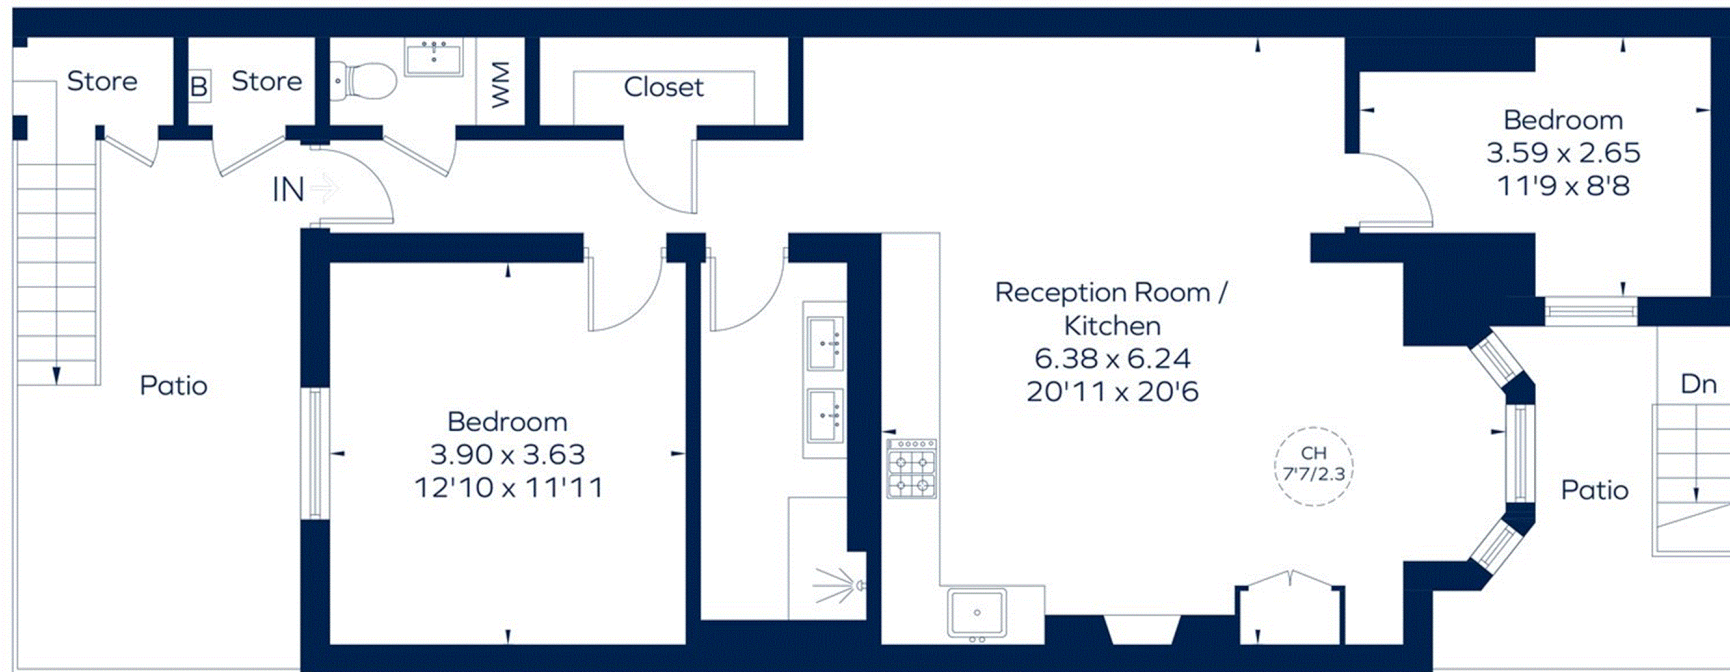

GLOUCESTER MEWS

Approximate Gross Internal Area = 867 sq. ft. (80.6 sq. m.)
(Including Store)

CH
7'7"/2.3 = Ceiling Height

This plan is for layout guidance only. Not drawn to scale unless stated. Windows and door openings are approximate. Whilst every care is taken in the preparation of this plan, please check all dimensions, shapes and compass bearings before making any decisions reliant upon them.
ID 781294