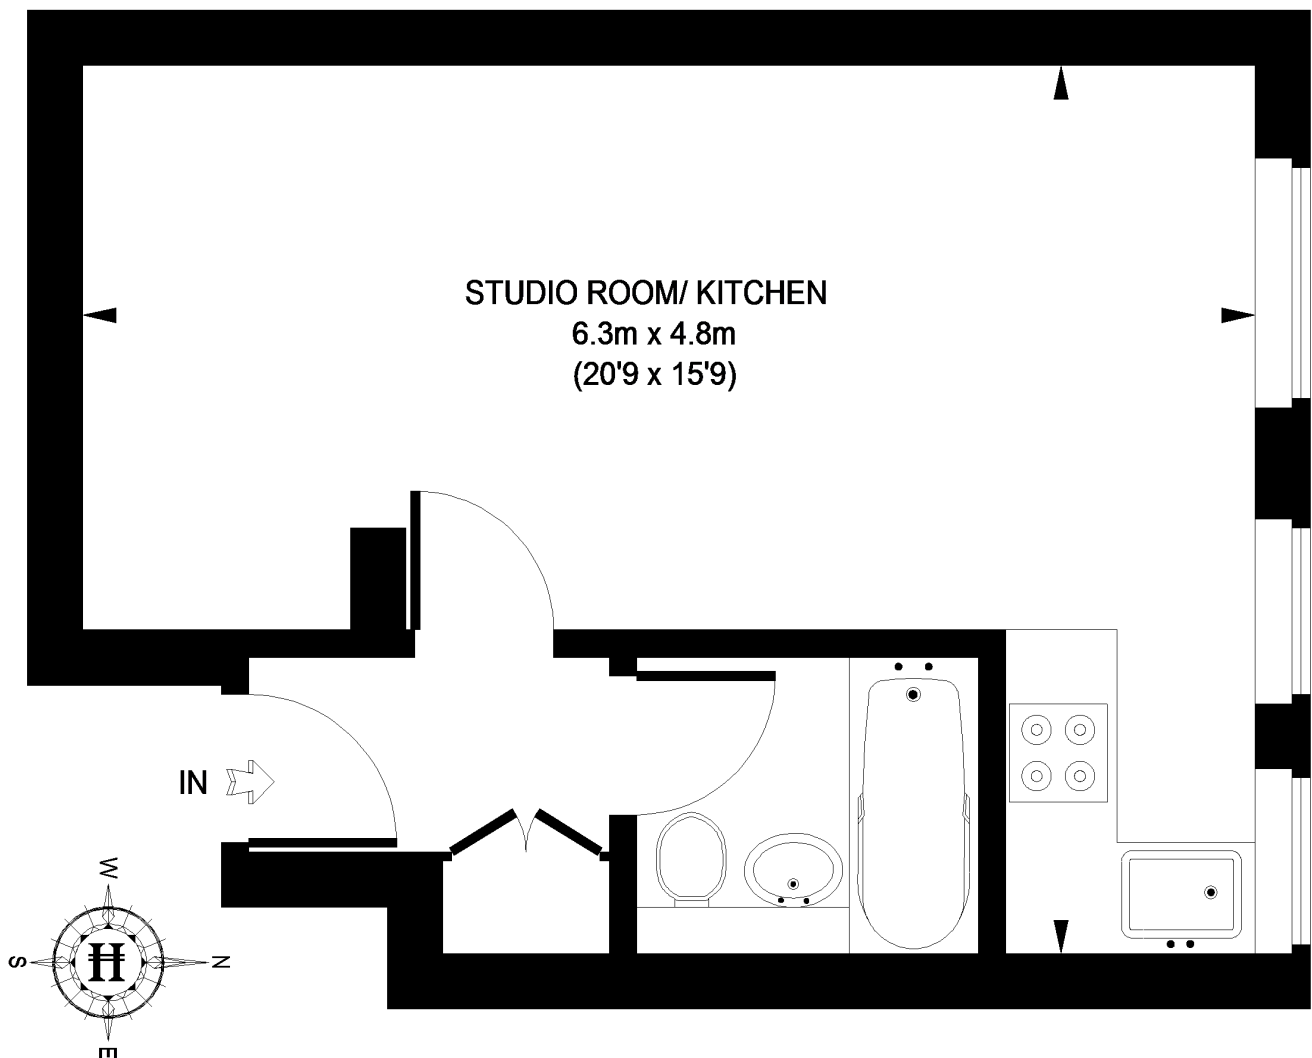

### LOWER GROUND FLOOR

APPROXIMATE GROSS INTERNAL AREA = 301 SQ. FT. (28 SQ. M.)

This plan is for layout guidance only. Not drawn to scale unless stated. Windows & door openings are approximate. Whilst every care is taken in the preparation of this plan, please check all dimensions, shapes & compass bearings before making any decisions reliant upon them.