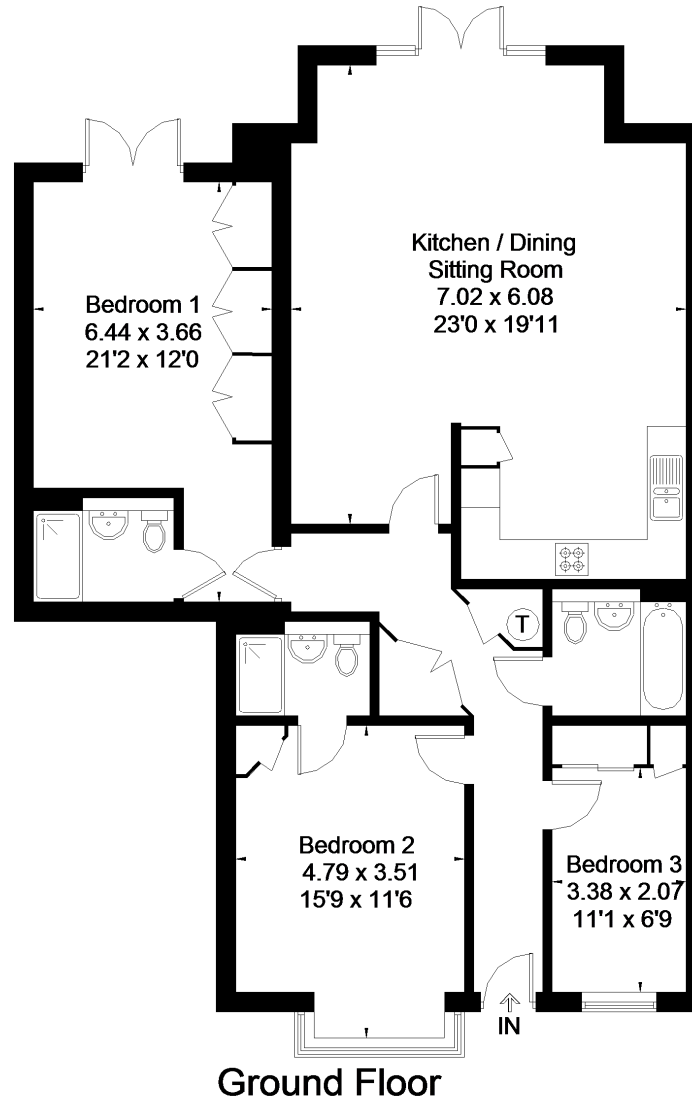

Lincombe Lodge, Fox Lane, Oxford

Approximate Gross Internal Area
116.6 sq m / 1255 sq ft

Floorplan © 2018
0203 9056099 Ref. 221088

This plan is for layout guidance only.
Drawn in accordance with
RICS guidelines. Not drawn to
scale, unless stated. Windows &
door openings are approximate.
Whilst every care is taken in the
preparation of this plan, please check
all dimensions, shapes & compass
bearings before making any
decisions reliant upon them.