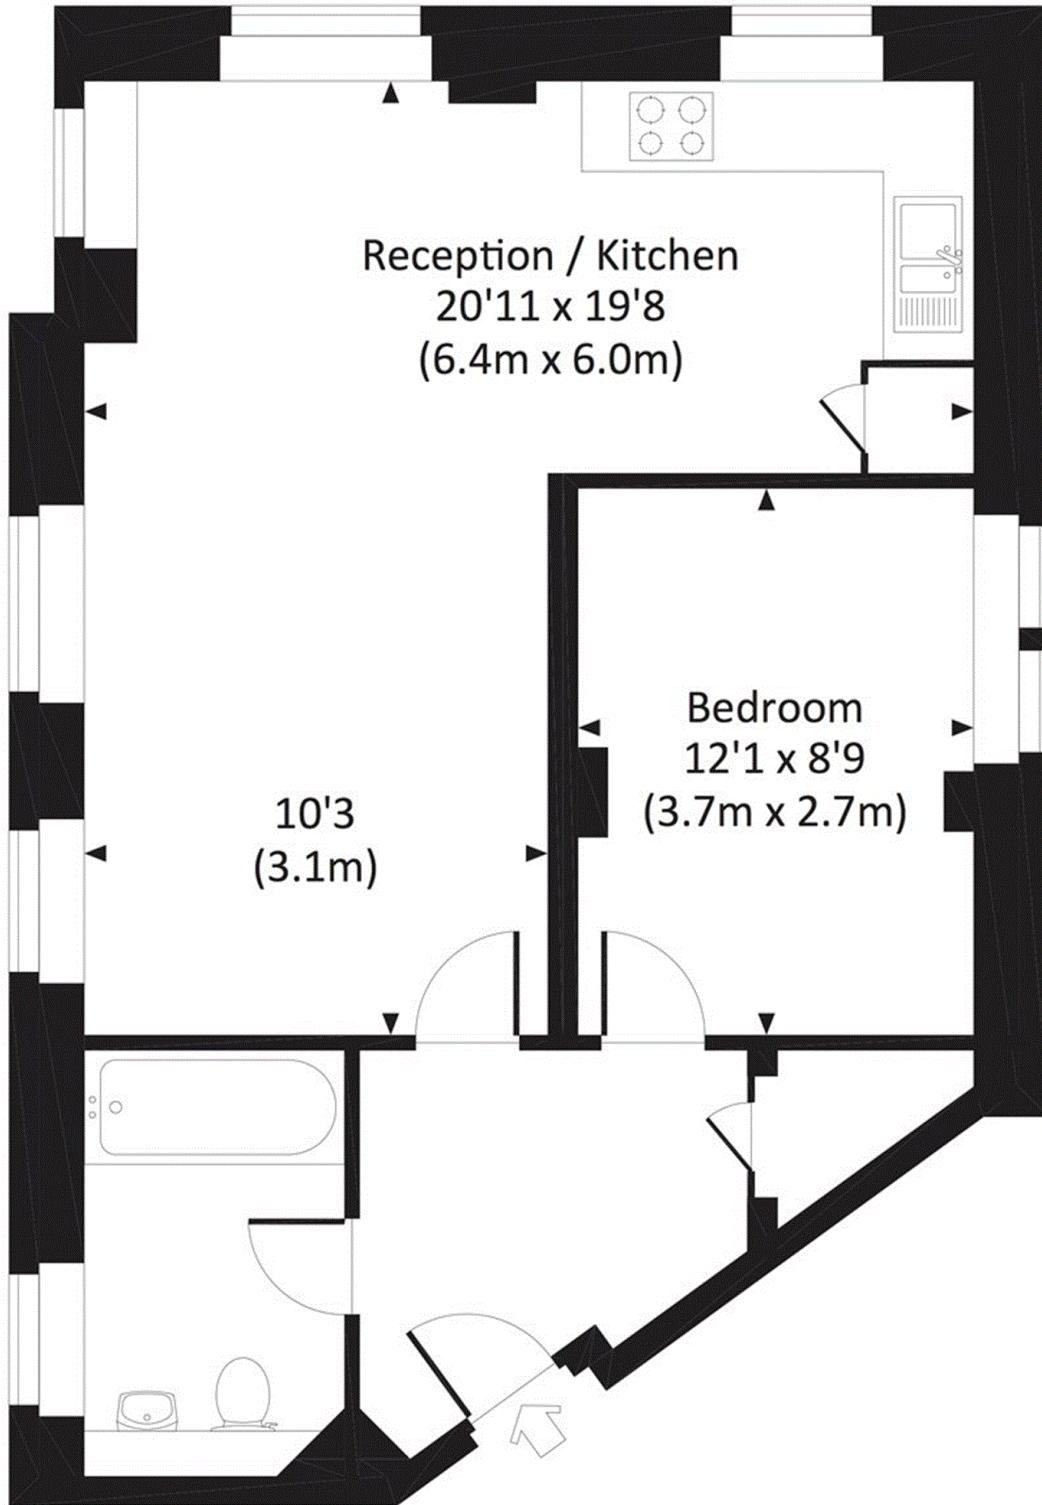

LADBROKE GROVE, W10

Approx. gross internal area
545 Sq Ft. / 50.6 Sq M.

THIRD FLOOR