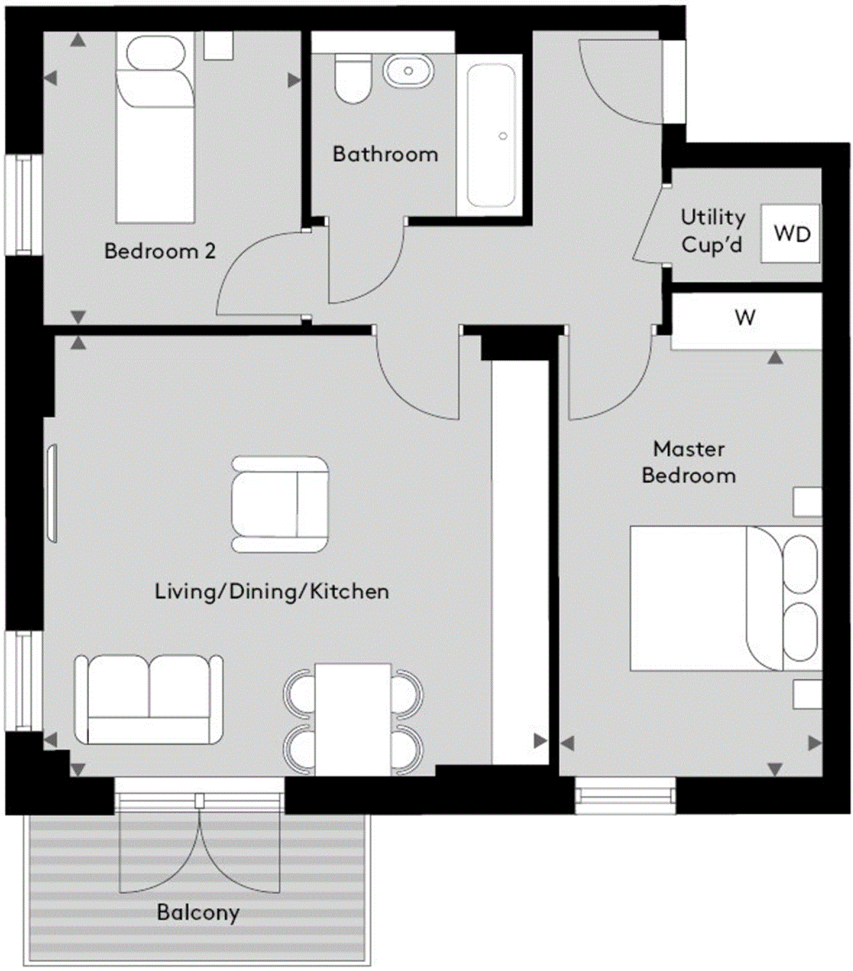

MAPLE LODGE

APARTMENT LOCATOR

2 BEDROOM APARTMENTS

Floor	G	1	2	3	4
Apt No	4	9	15	21	27

APARTMENTS 4, 9, 15, 21 & 27

Living/Dining/Kitchen	5290mm x 4600mm	17' 4" x 15' 1"
Master Bedroom	5050mm x 2750mm	16' 7" x 9' 0"
Bedroom 2	3100mm x 2695mm	10' 2" x 8' 10"
Total Internal Area	60.9m ²	656 ft ²
Total External Area	5.3m ²	57 ft ²

Floorplans shown for Woodlands are for approximate measurements only and are not to scale. Exact layout and sizes may vary. All measurements may vary within a tolerance of 5%.