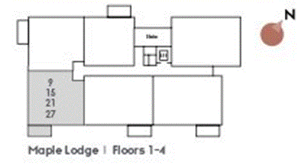

MAPLE LODGE

APARTMENT LOCATOR

2 BEDROOM APARTMENTS

Floor	G	1	2	3	4
Apt No	4	9	15	21	27

APARTMENTS 4, 9, 15, 21 & 27

Living/Dining/Kitchen	5290mm x 4600mm	17' 4" x 15' 1"
Master Bedroom	5050mm x 2750mm	16' 7" x 9' 0"
Bedroom 2	3100mm x 2695mm	10' 2" x 8' 10"
Total Internal Area	60.9m ²	656 ft ²
Total External Area	5.3m ²	57 ft ²

Floorplans shown for Woodlands are for approximate measurements only and are not to scale. Exact layout and sizes may vary. All measurements may vary within a tolerance of 5%.