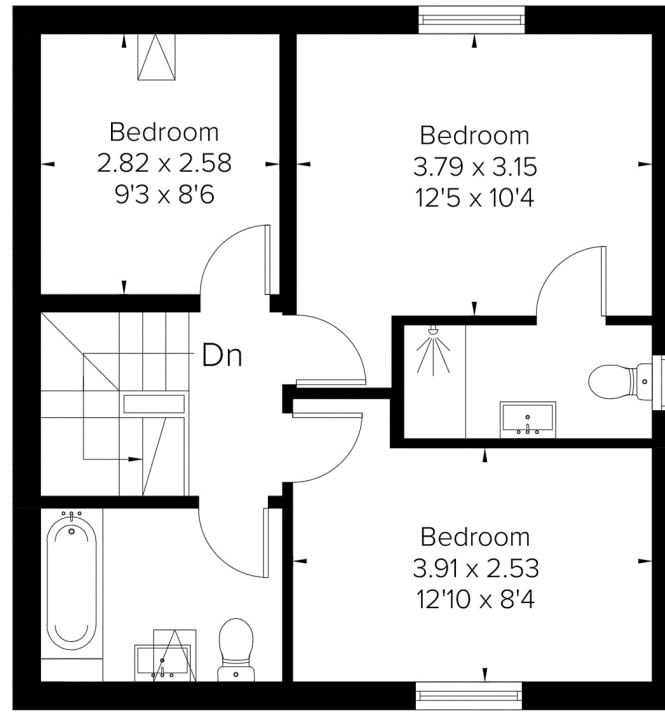

Approximate Area = 93.3 sq m / 1004 sq ft
(Excluding Carport)
Including Limited Use Area (0.6 sq m / 6 sq ft)

Ground Floor

First Floor

(Not Shown In Actual Location / Orientation)