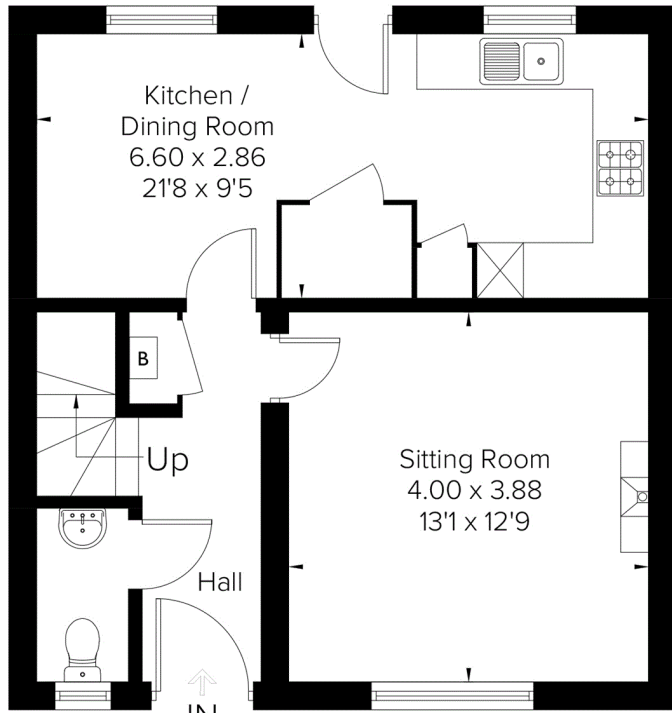

Approximate Area = 93.3 sq m / 1004 sq ft
(Excluding Carport)
Including Limited Use Area (0.6 sq m / 6 sq ft)

Ground Floor

First Floor

(Not Shown In Actual Location / Orientation)