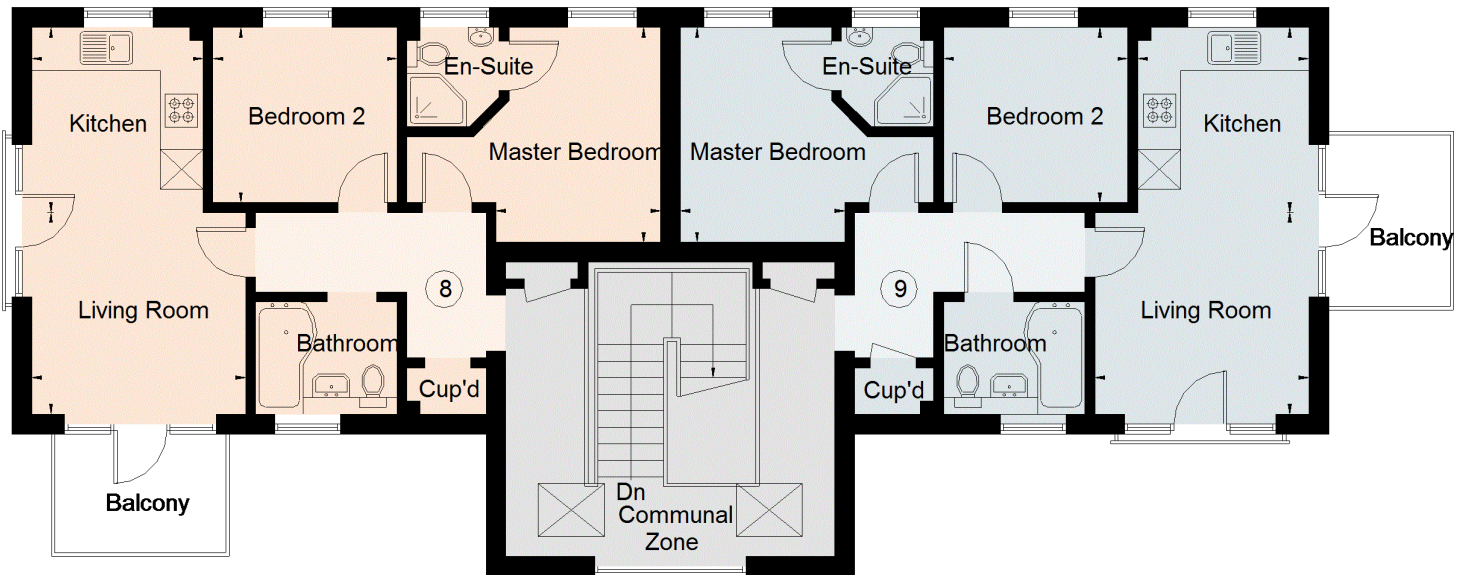

The Old Coal Yard, Station Approach, Marlow

08	524 sq ft 48.7 sq m	ft	m
Living Room		10'7 x 10'0	3.23 x 3.05
Kitchen		9'1 x 8'6	2.77 x 2.60
Master Bedroom		10'8 x 8'1	3.27 x 2.48
Bedroom 2		9'3 x 8'7	2.82 x 2.64
09	524 sq ft 48.7 sq m	ft	m
Living Room		10'7 x 10'0	3.23 x 3.05
Kitchen		9'1 x 8'6	2.77 x 2.60
Master Bedroom		10'8 x 8'1	3.27 x 2.48
Bedroom 2		9'3 x 8'7	2.82 x 2.64

First Floor

Illustration for identification purposes only. Not to scale
 Ref: 214617