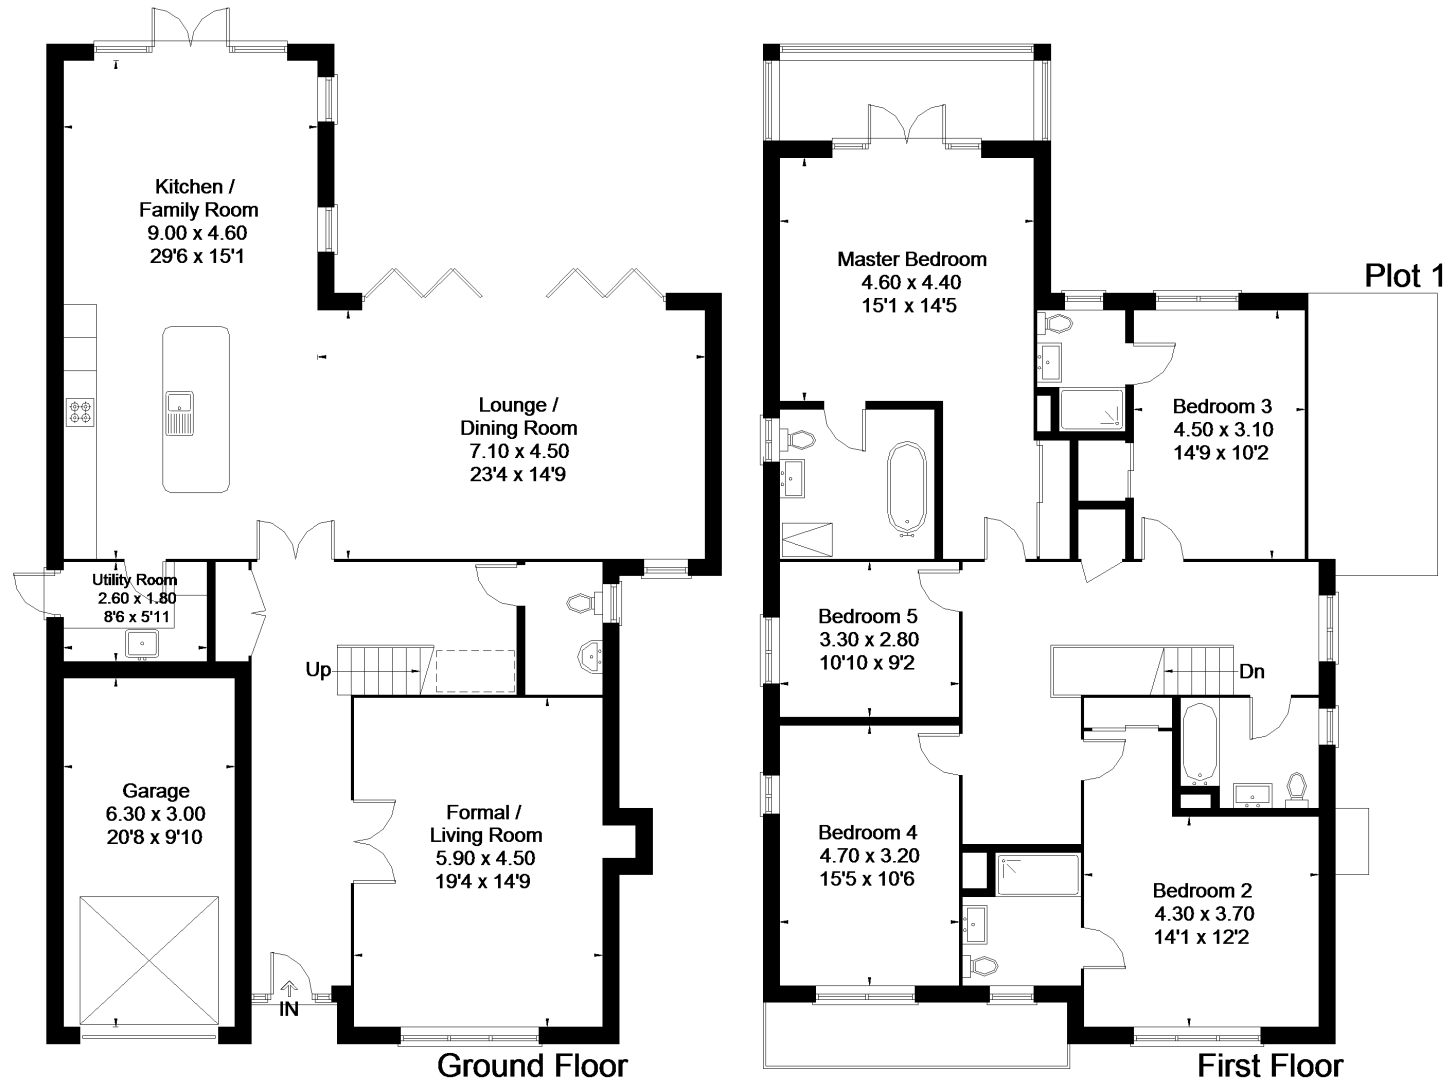

Riverdene, Claytons Meadow

Illustration for identification purposes only. Not to scale
Ref: 192707