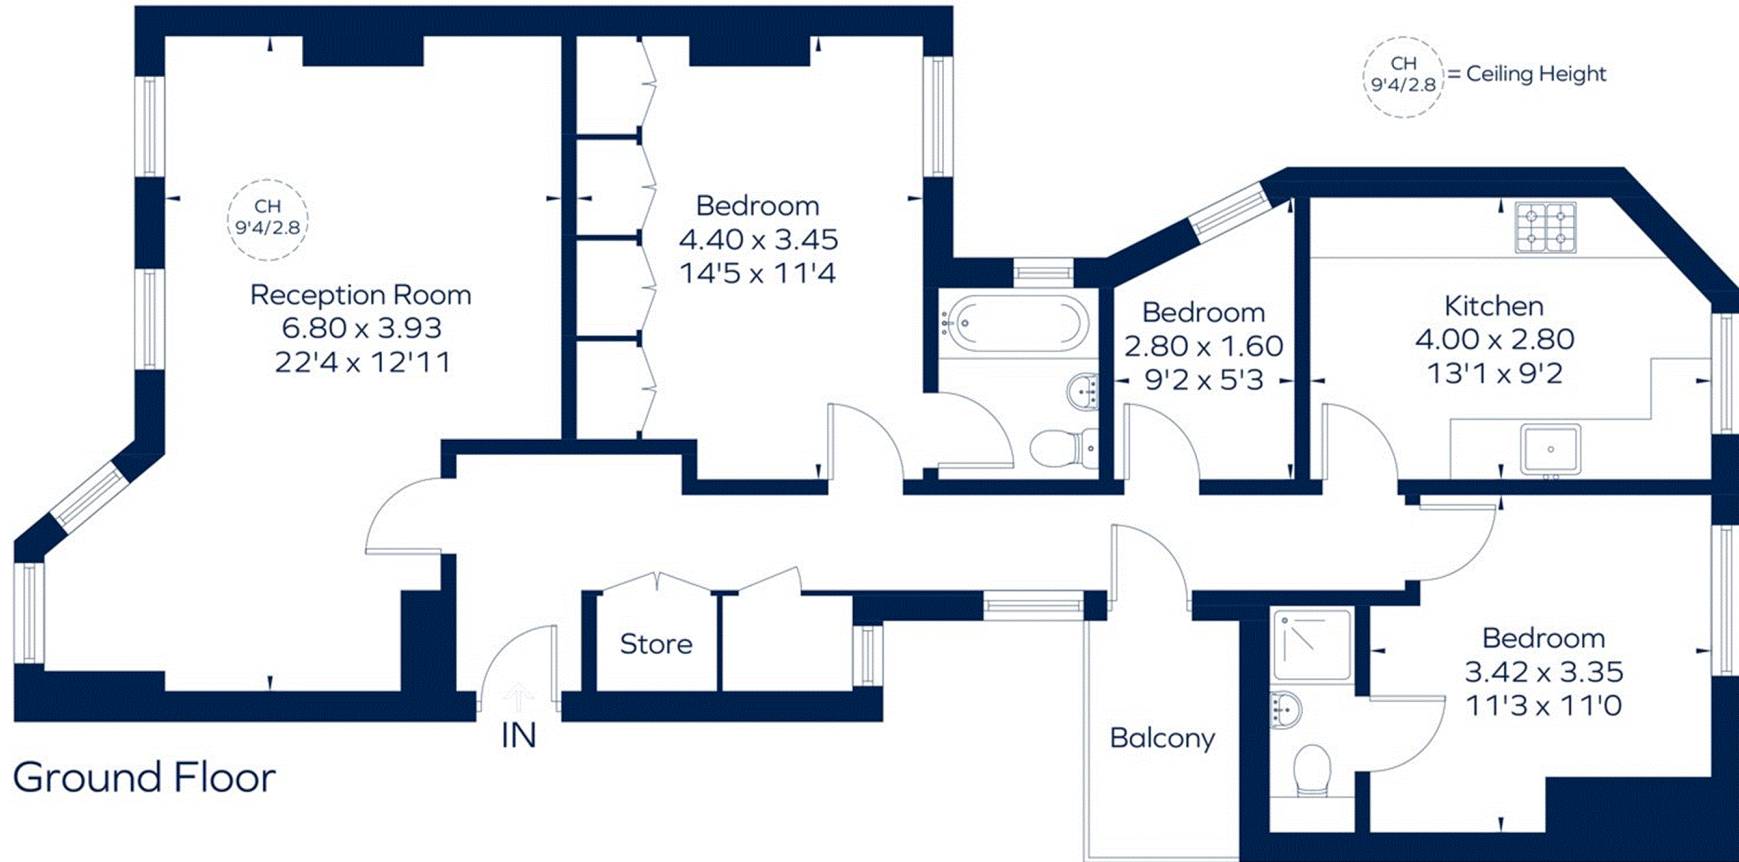

## BIDDULPH MANSIONS

Approximate Gross Internal Area  
958 sq. ft. (89 sq. m.)

Drawn for illustration and identification purposes only.  
ID 781676