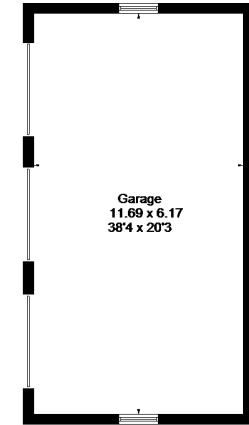

Approximate Floor Area = 481.1 sq m / 5179 sq ft (Excludes Restricted Head Height / Loft / Includes Garage)

Ground Floor

First Floor

(Not Shown In Actual Location / Orientation)