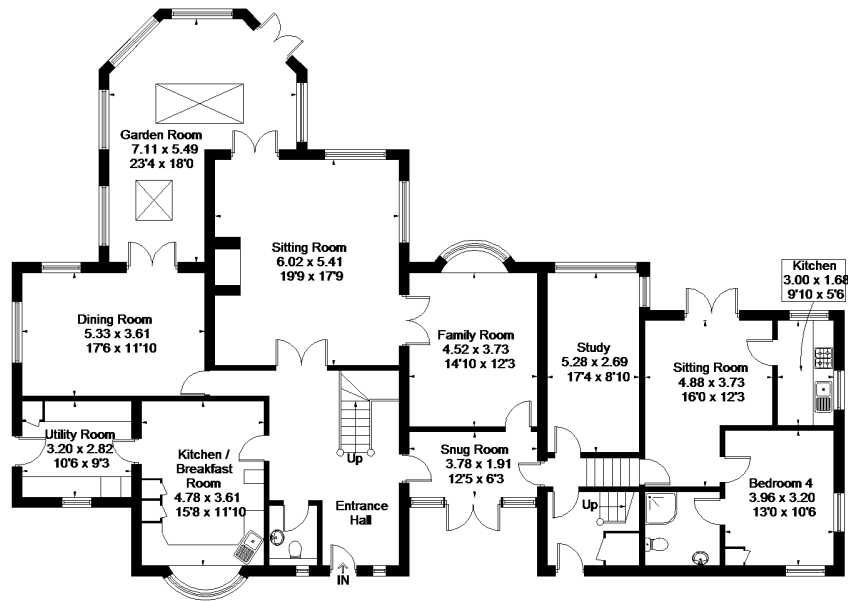

Approximate Floor Area = 481.1 sq m / 5179 sq ft (Excludes Restricted Head Height / Loft / Includes Garage)

Ground Floor

First Floor

(Not Shown In Actual Location / Orientation)