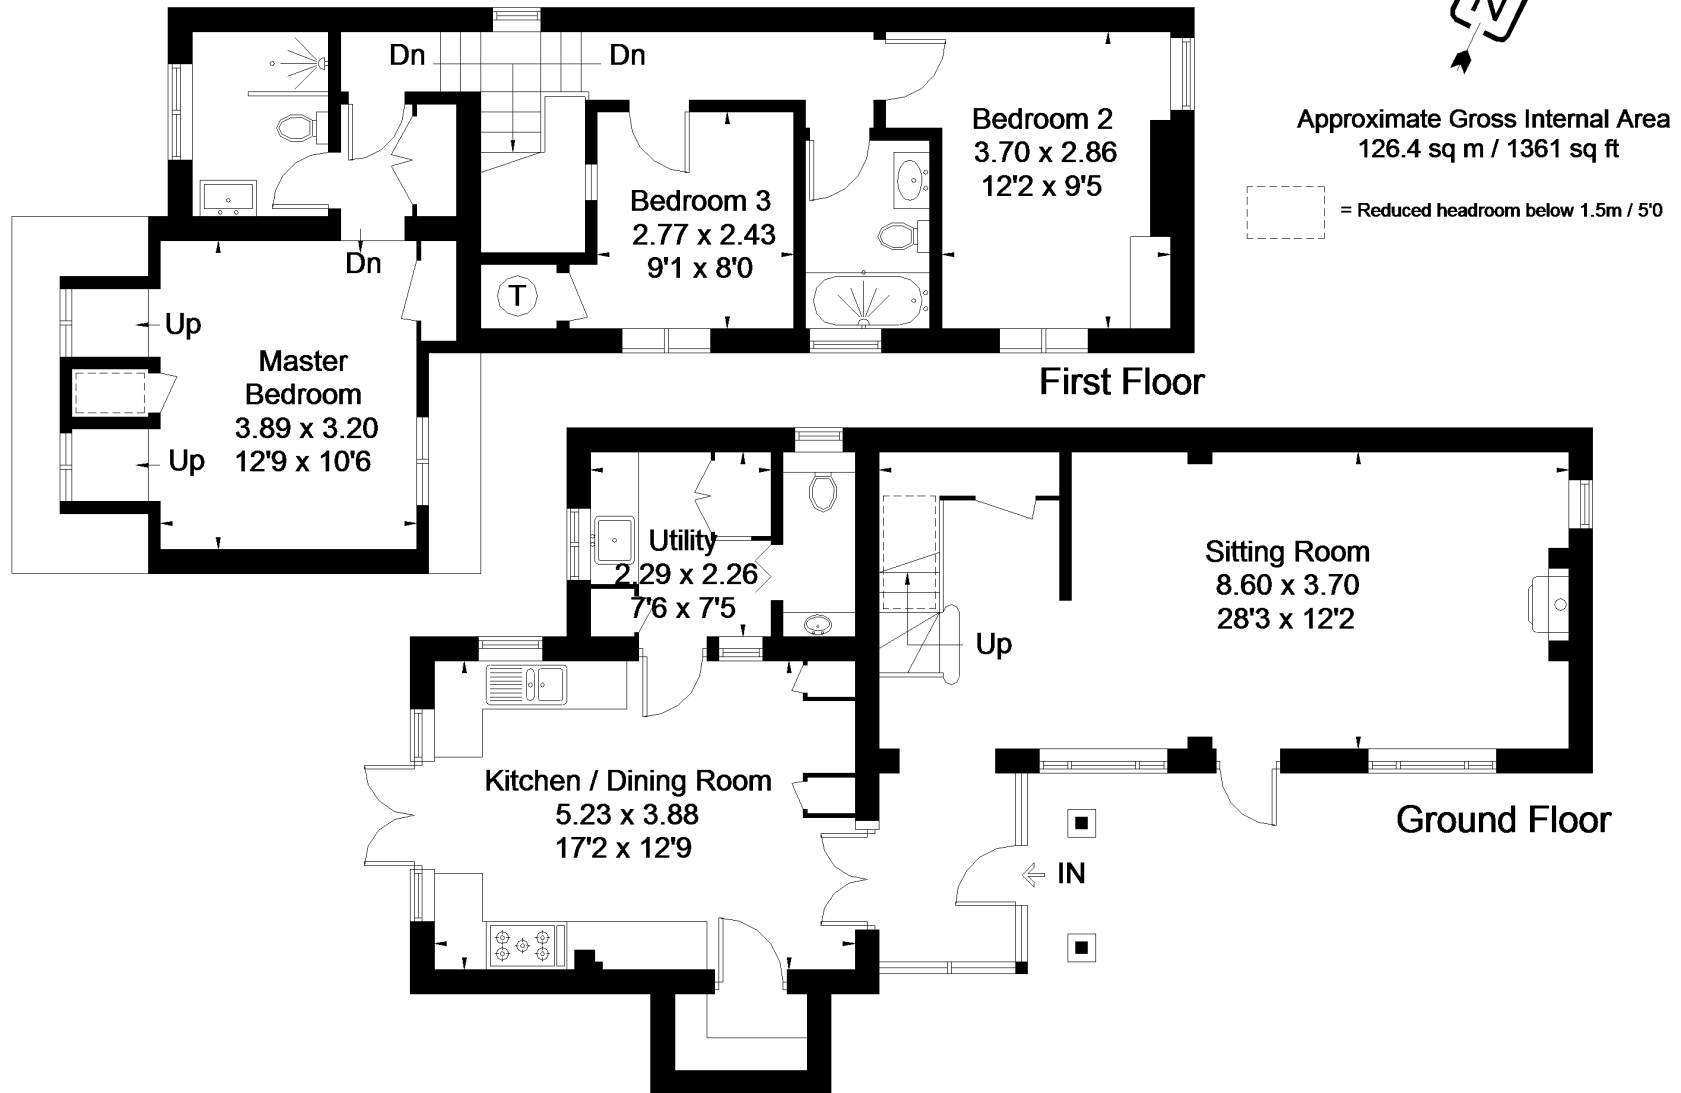

Cookham Dean Common, Cookham, Maidenhead

FLOORPLANZ© 2017 0203 9056099 Ref: 194529

This plan is for layout guidance only. Drawn in accordance with RICS guidelines. Not drawn to scale unless stated. Windows & door openings are approximate. Whilst every care is taken in the preparation of this plan, please check all dimensions, shapes & compass bearings before making any decisions reliant upon them.