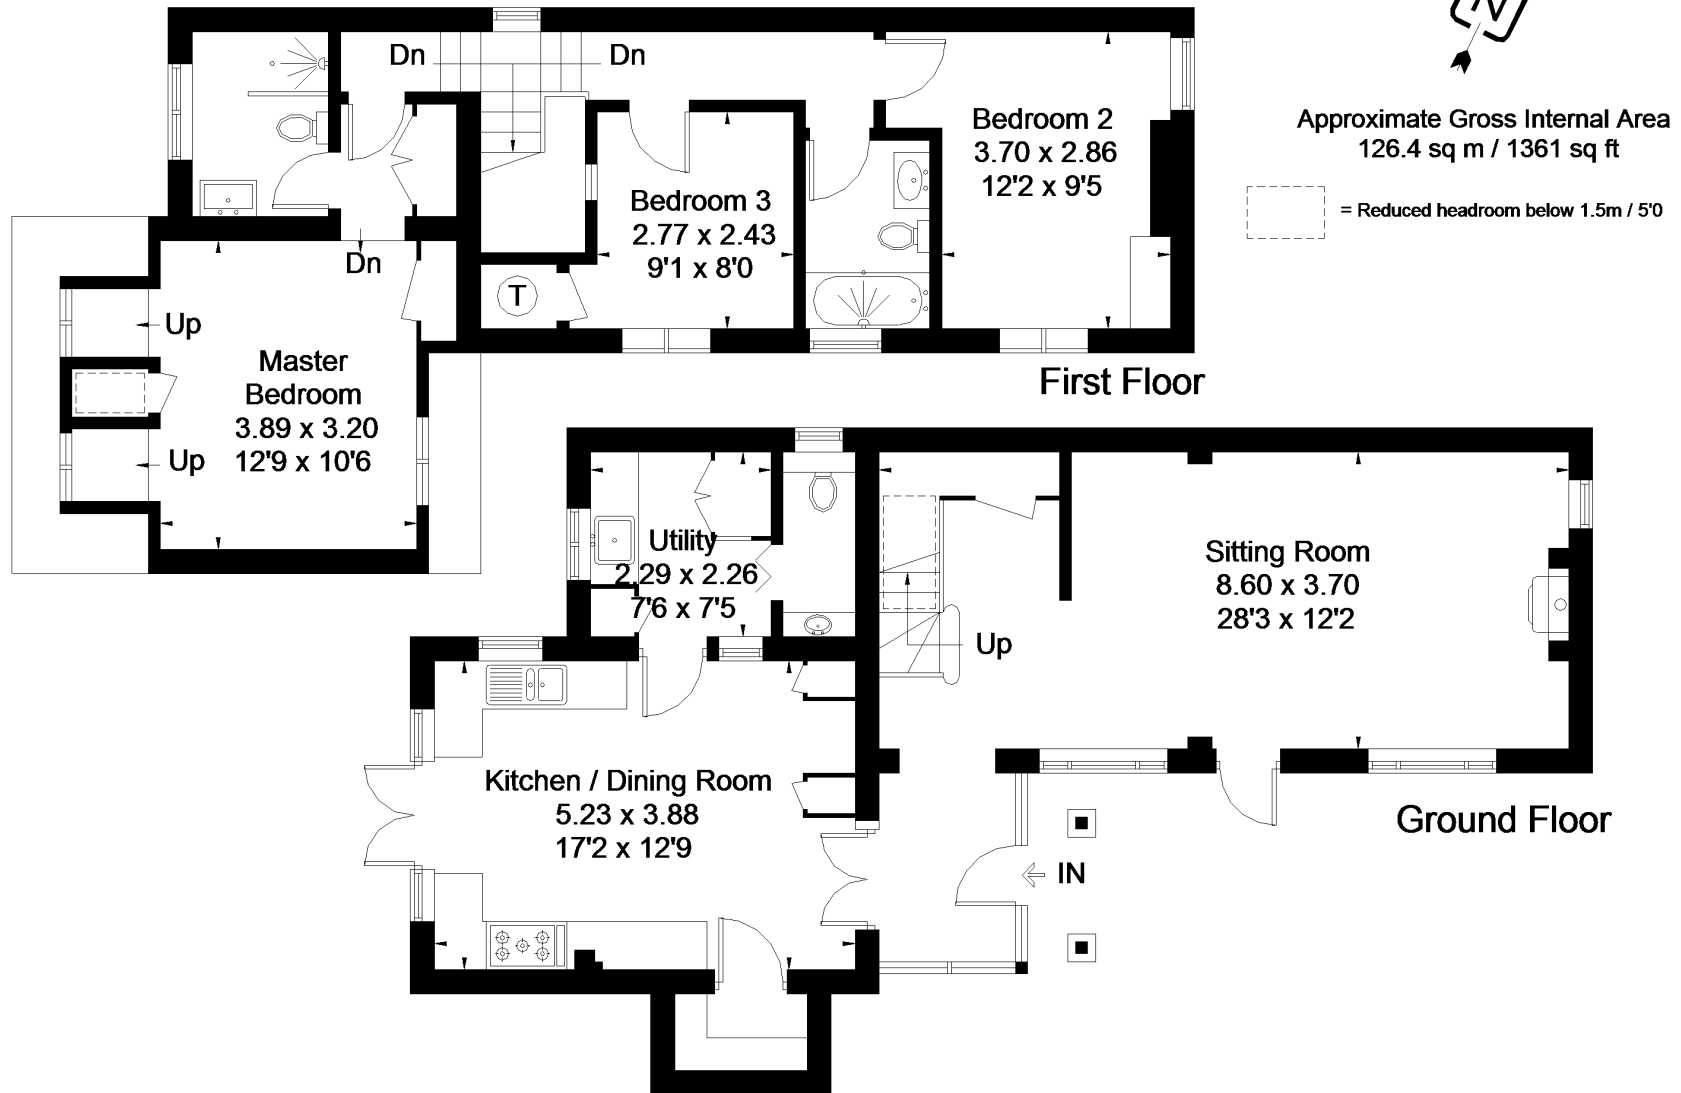

### Cookham Dean Common, Cookham, Maidenhead

FLOORPLANZ© 2017 0203 9056099 Ref: 194529

This plan is for layout guidance only. Drawn in accordance with RICS guidelines. Not drawn to scale unless stated. Windows & door openings are approximate. Whilst every care is taken in the preparation of this plan, please check all dimensions, shapes & compass bearings before making any decisions reliant upon them.