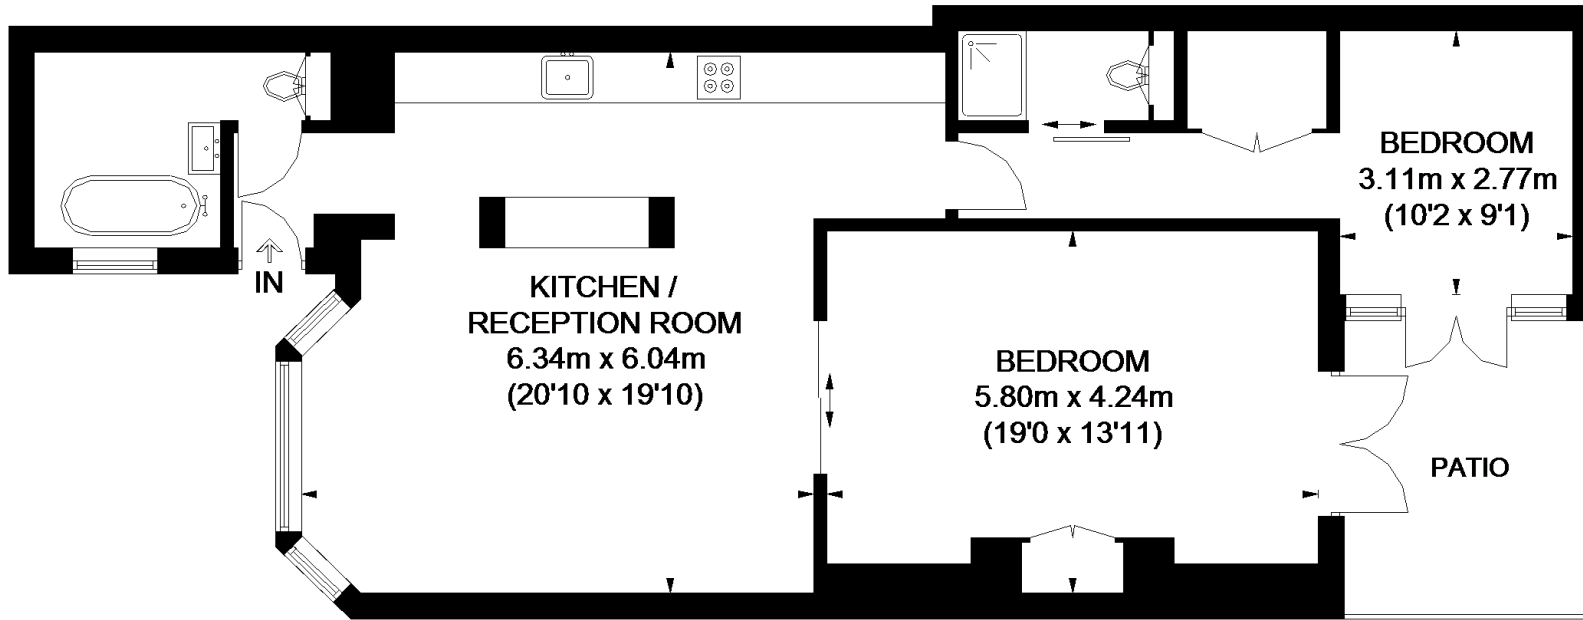

PALACE GARDENS TERRACE

APPROXIMATE GROSS INTERNAL AREA
1006 SQ. FT. (93.5 SQ. M.)

LOWER GROUND FLOOR

This plan is for layout guidance only. Not drawn to scale unless stated. Windows and door openings are approximate. Whilst every care is taken in the preparation of this plan, please check all dimensions, shapes and compass bearings before making any decisions reliant upon them. Please be advised that Countrywide / our agents have not seen or reviewed any building regulations or planning permission in relation to works carried out to the property (ID541299)