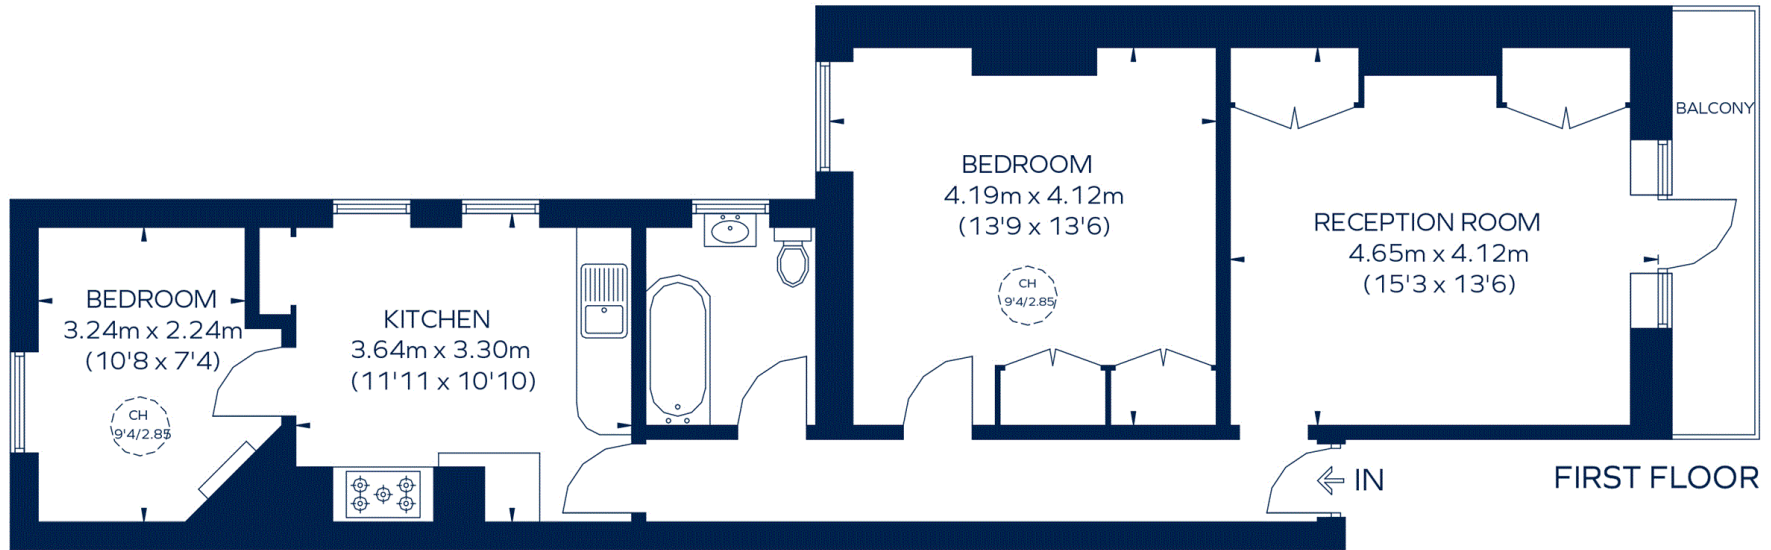

# ABERDEEN PARK

Approximate Gross Internal Area  
748 sq. ft. (69.5 sq. m.)

 = CEILING HEIGHT

This plan is for layout guidance only. Not drawn to scale unless stated. Windows and door openings are approximate. Whilst every care is taken in the preparation of this plan, please check all dimensions, shapes and compass bearings before making any decisions reliant upon them.