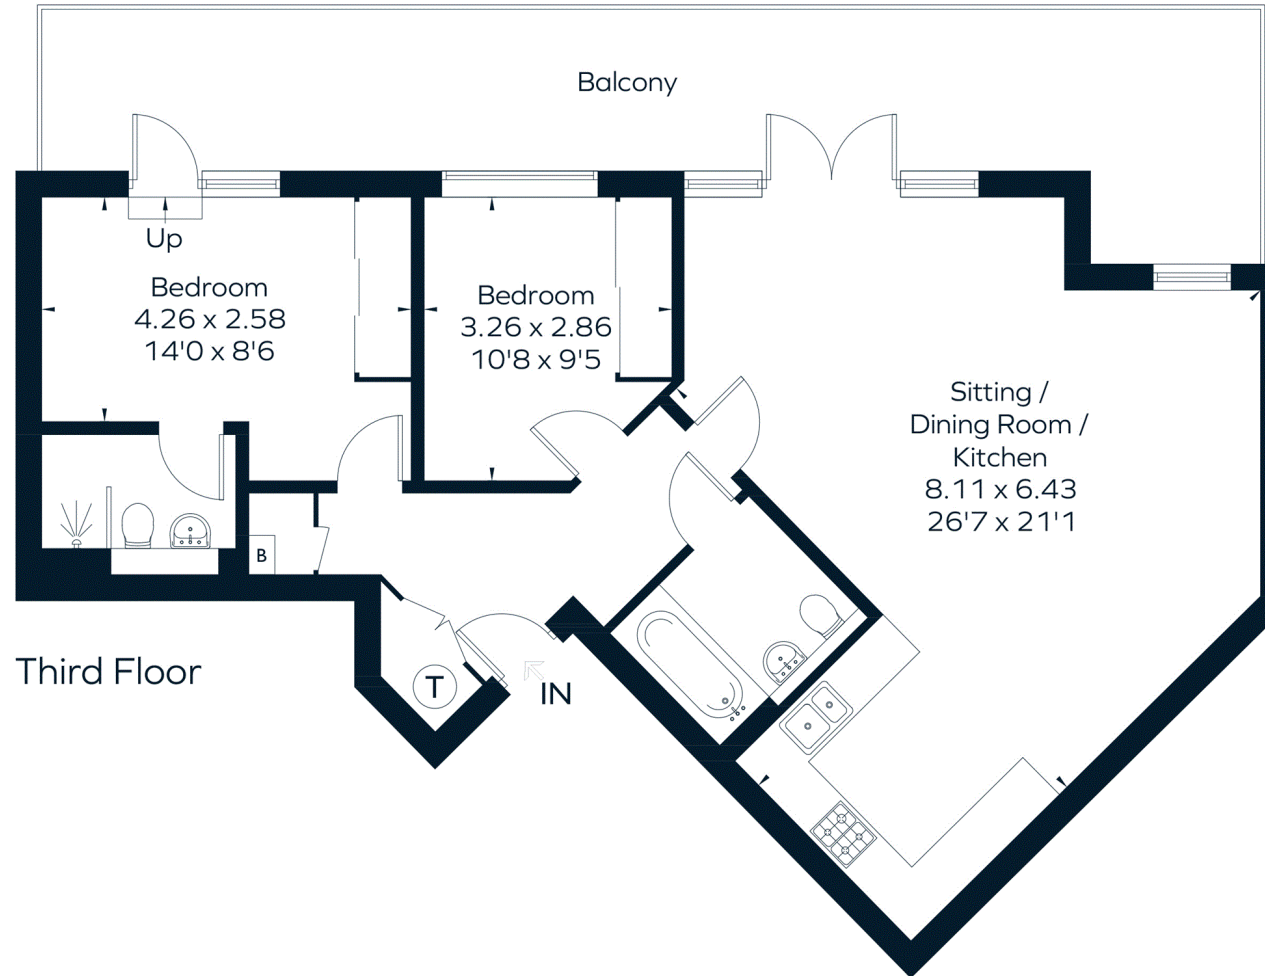

# Preston Mansions, Preston Park Avenue, BN1

Approximate Area = 79.6 sq m / 857 sq ft  
Including Limited Use Area (0.4 sq m / 4 sq ft)

Third Floor