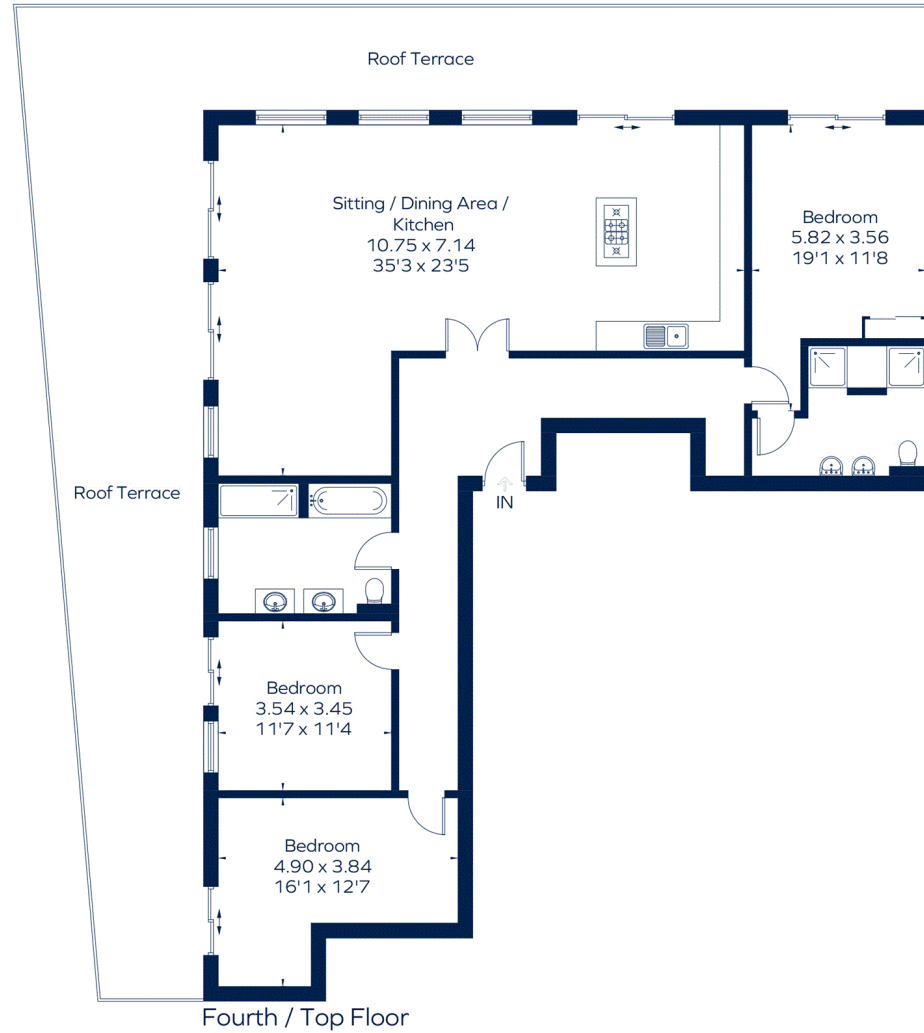

# Dorset Gardens, Brighton, BN2

Approximate Area = 146.4 sq m / 1576 sq ft

Drawn for illustration and identification purposes only.  
fourwalls-group.com 276800