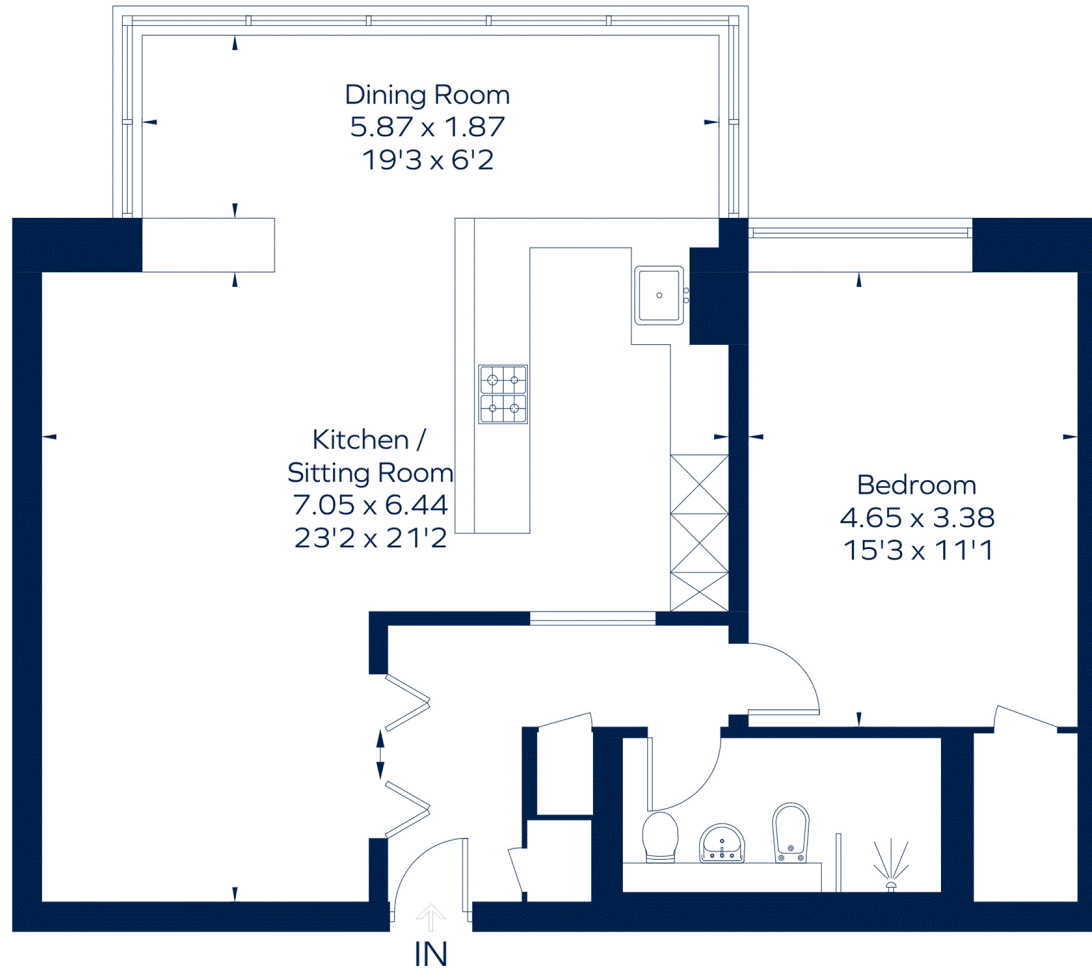

# Bedford Towers, Kings Road, BN1

Approximate Area = 83.8 sq m / 902 sq ft  
Including Limited Use Area (0.9 sq m / 10 sq ft)

Fifteenth Floor