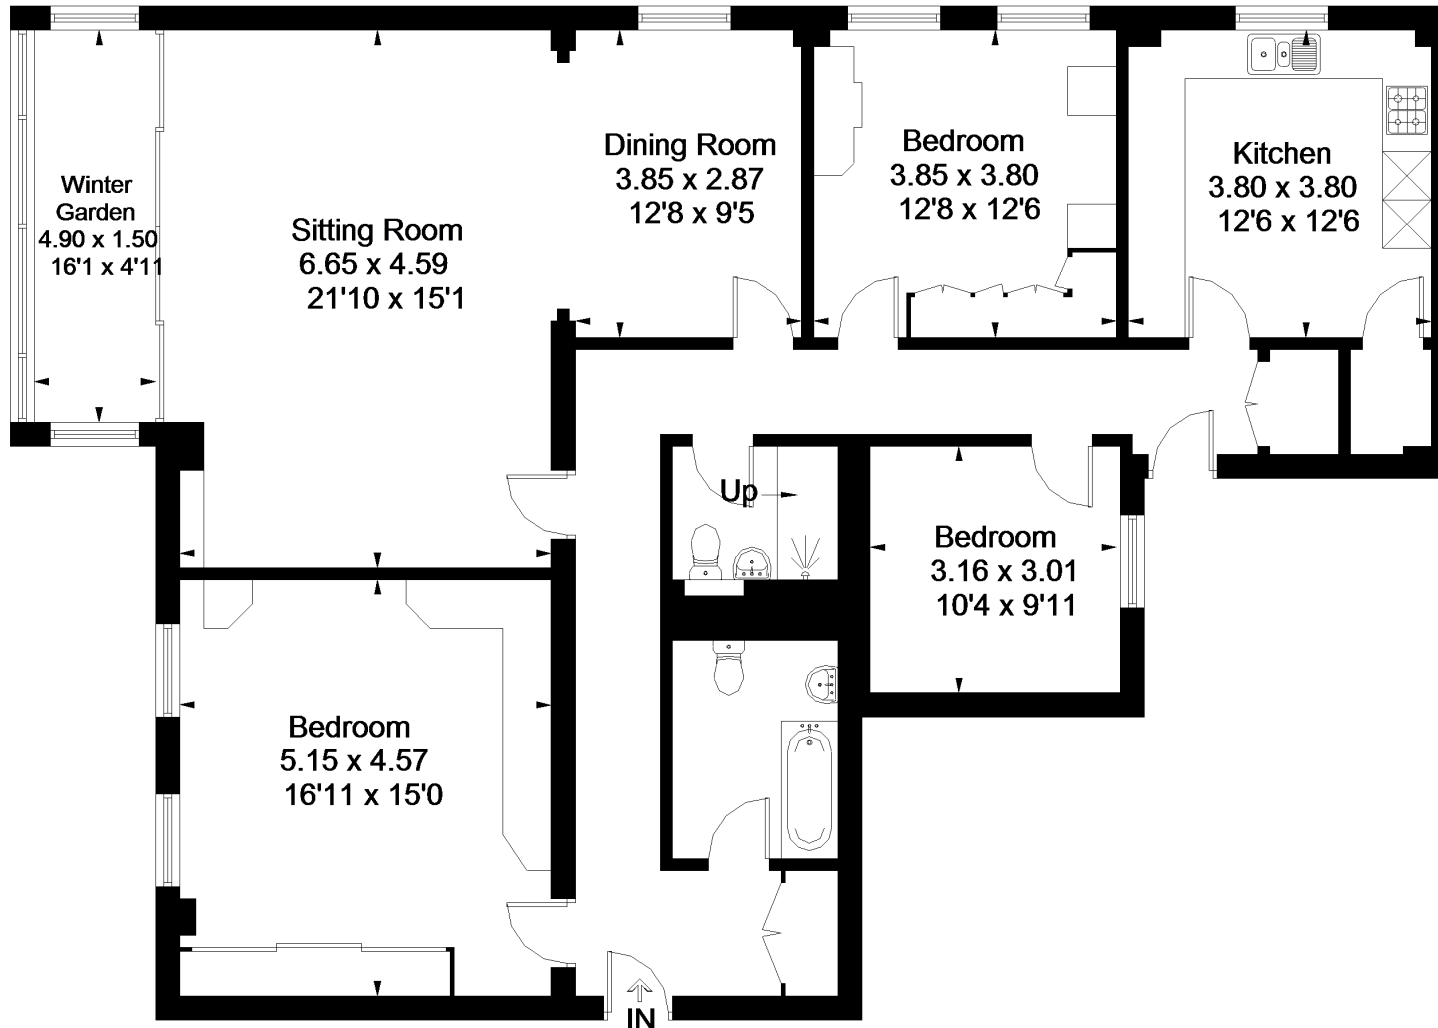

Approximate Area = 115.9 sq m / 1247 sq ft
Including Limited Use Area (0.8 sq m / 8 sq ft)

Sixth Floor