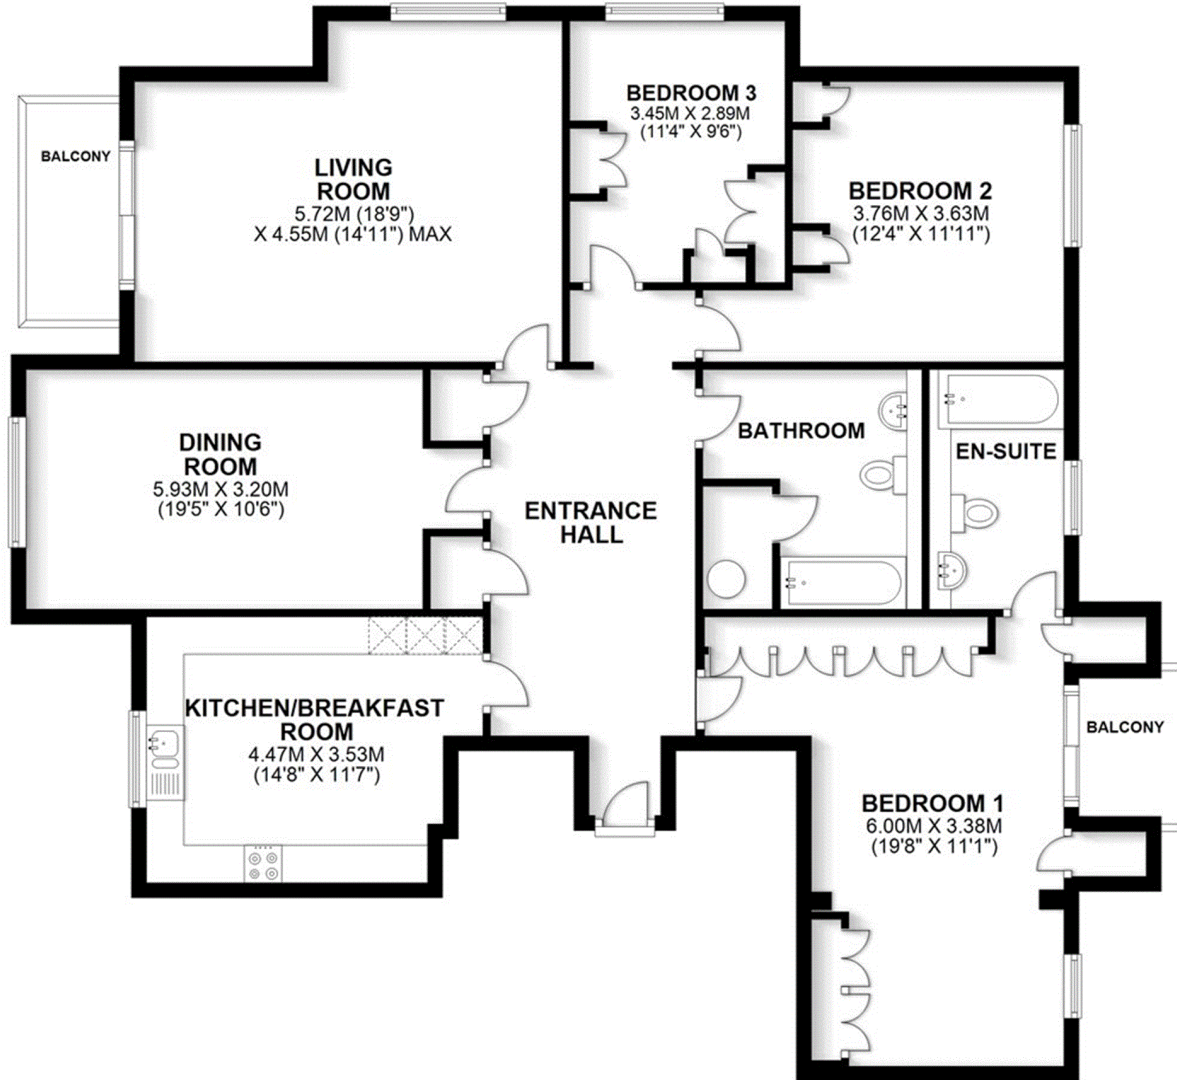

FIRST FLOOR

APPROX. 142.7 SQ. METRES (1535.5 SQ. FEET)

TOTAL AREA: APPROX. 142.7 SQ. METRES (1535.5 SQ. FEET)

Sketch layout only. This plan is not drawn to scale and is for identification purposes only.

Plan produced using PlanUp.