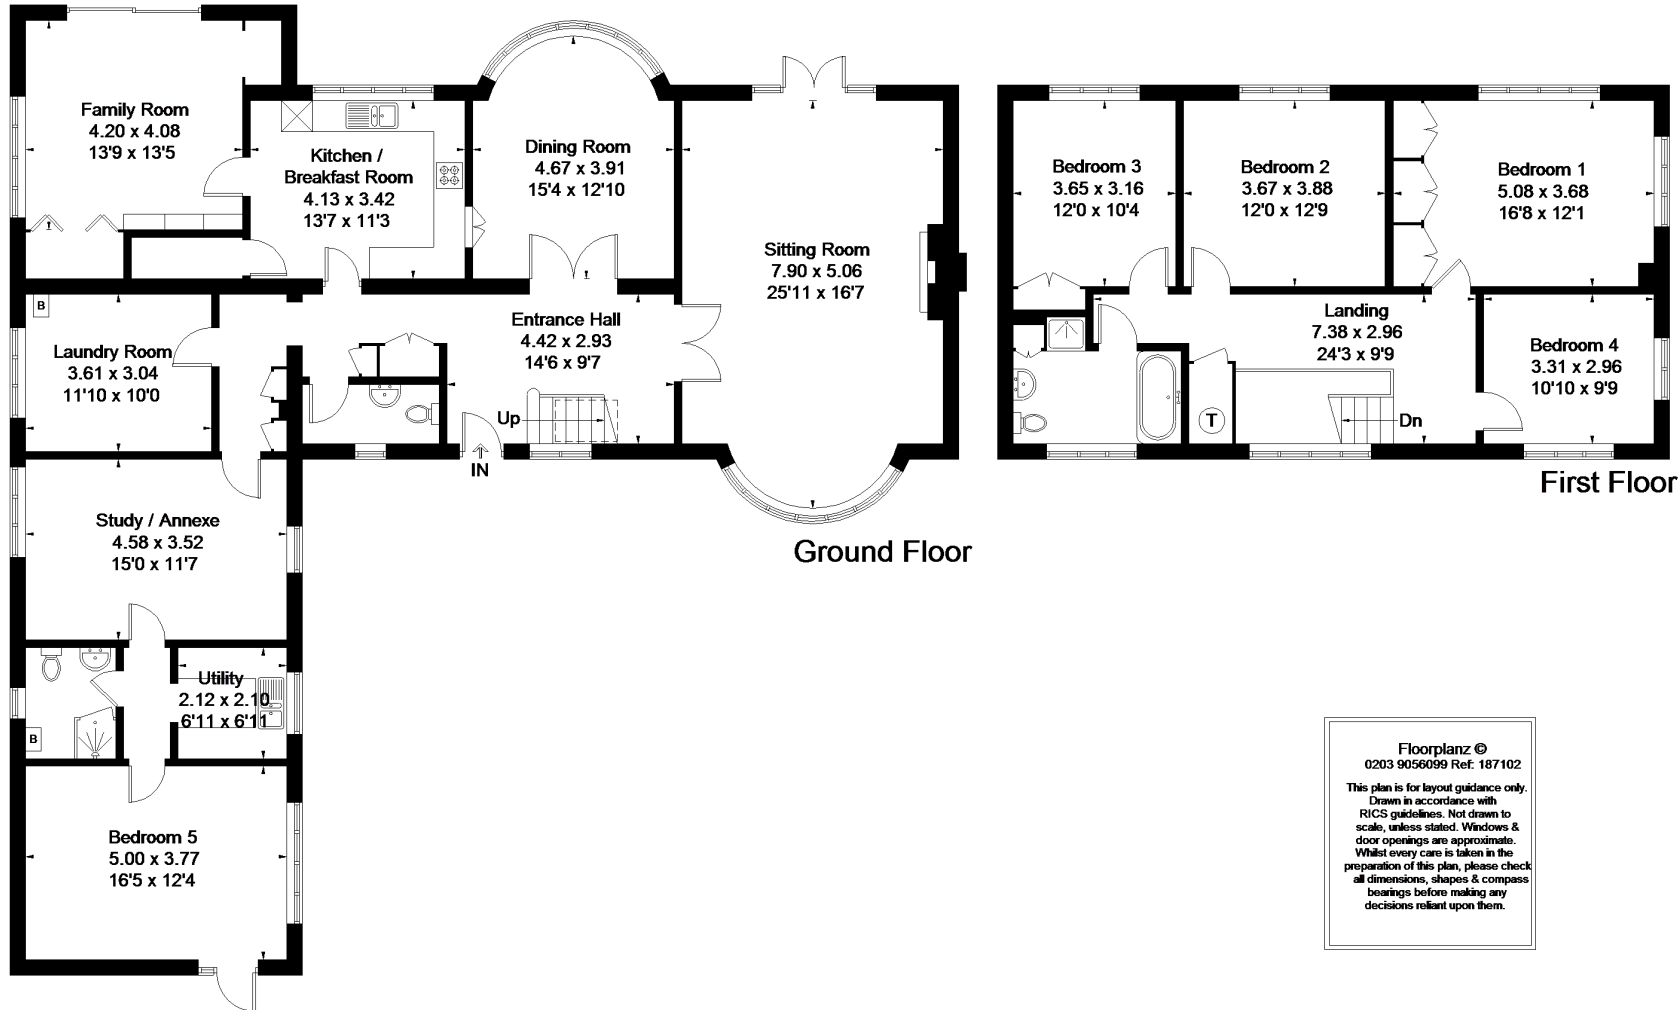

Peters Lane, Monks Risborough, Princes Risborough

Approximate Gross Internal Area
265.2 sq m / 2854 sq ft

= Reduced headroom below 1.5m / 5'0

Floorplanz ©
0203 9056099 Ref: 187102
This plan is for layout guidance only.
Drawn in accordance with
RICS guidelines. Not drawn to
scale, unless stated. Windows &
door openings are approximate.
Whilst every care is taken in the
preparation of this plan, please check
all dimensions, shapes & compass
bearings before making any
decisions reliant upon them.