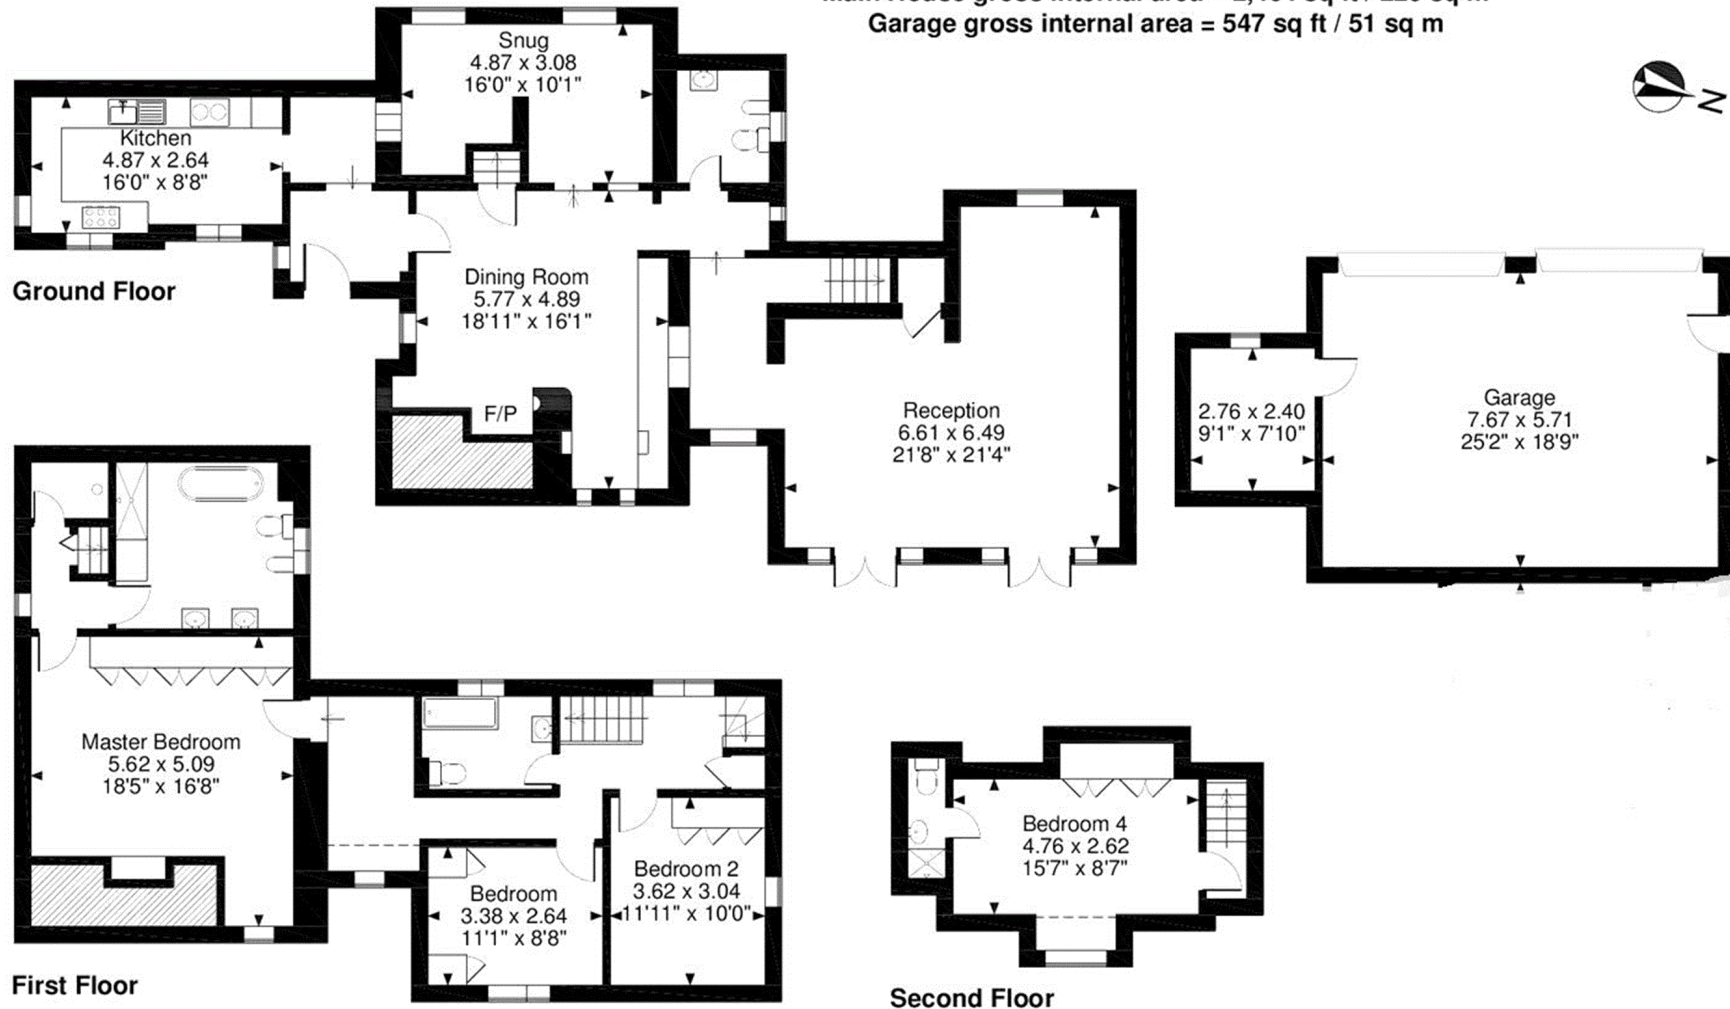

**Allards House, Farnham Royal**  
 Main House gross internal area = 2,464 sq ft / 229 sq m  
 Garage gross internal area = 547 sq ft / 51 sq m

**FOR ILLUSTRATIVE PURPOSES ONLY - NOT TO SCALE**

The position & size of doors, windows, appliances and other features are approximate only.

□□□□ Denotes restricted head height

© ehouse. Unauthorised reproduction prohibited. Drawing ref. dig/8315043/PJS