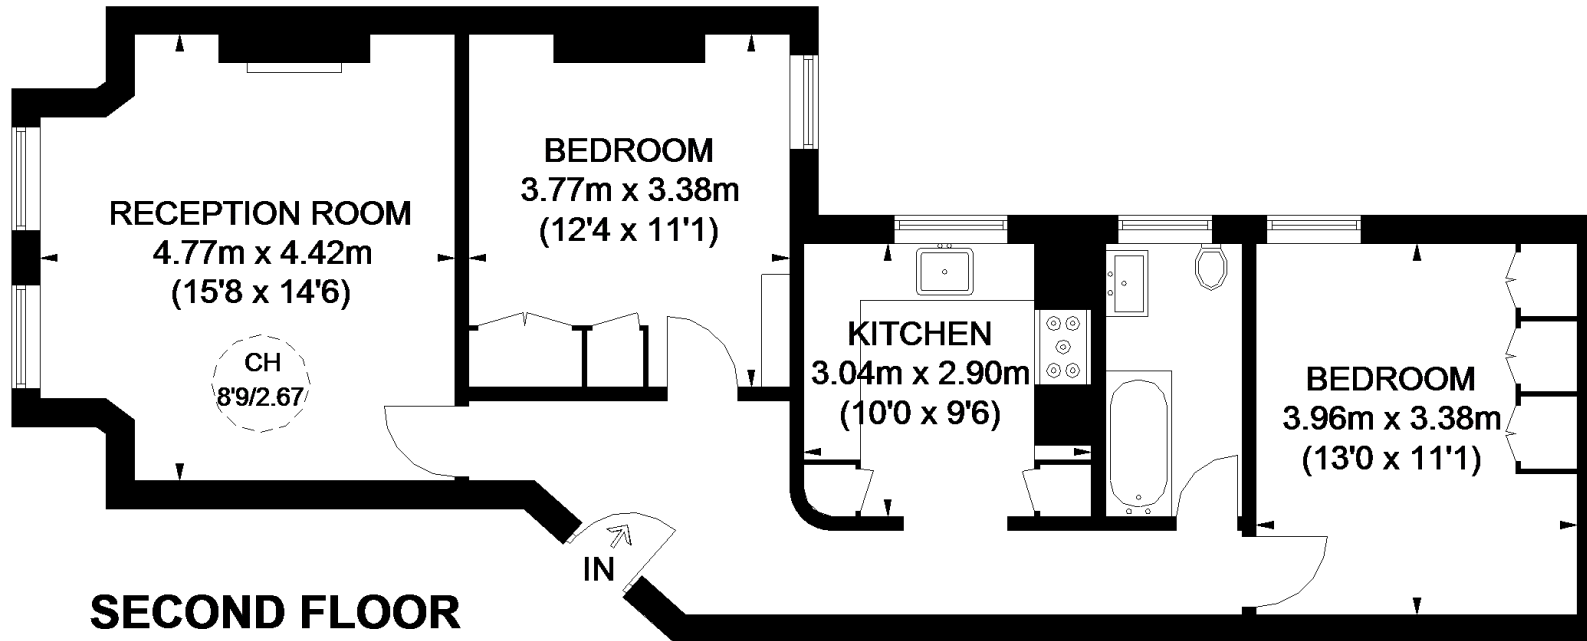

DRIVE MANSIONS

APPROXIMATE GROSS INTERNAL AREA
774 SQ. FT. (71.9 SQ. M.)

This plan is for layout guidance only. Not drawn to scale unless stated. Windows and door openings are approximate. Whilst every care is taken in the preparation of this plan, please check all dimensions, shapes and compass bearings before making any decisions reliant upon them. Please be advised that Countrywide / our agents have not seen or reviewed any building regulations or planning permission in relation to works carried out to the property (ID478967)