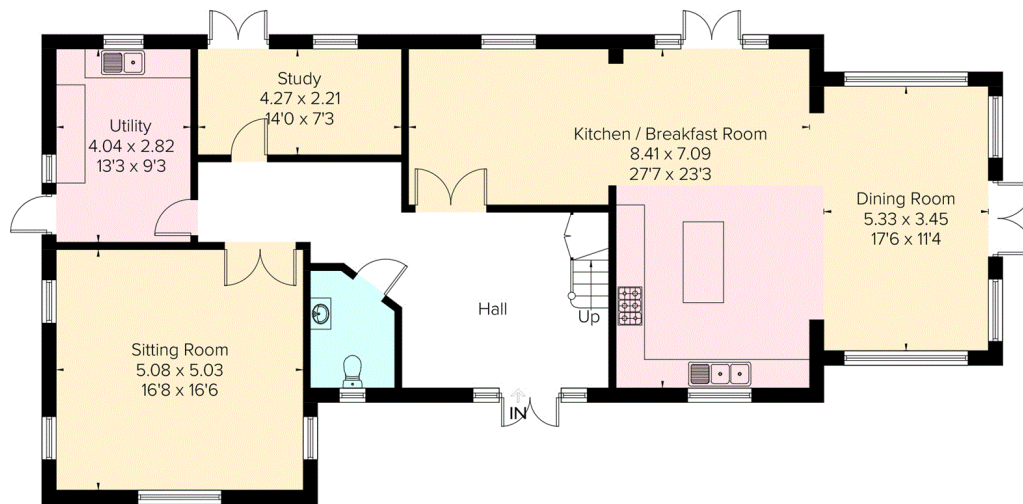

Approximate Floor Area = 297 sq m / 3198 sq ft (Including Detached Garage)

(Not Shown In Actual Location / Orientation)

Ground Floor

First Floor