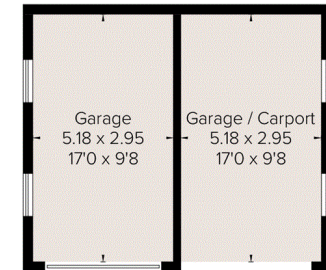

Approximate Floor Area = 297 sq m / 3198 sq ft (Including Detached Garage)

(Not Shown In Actual Location / Orientation)

Ground Floor

First Floor