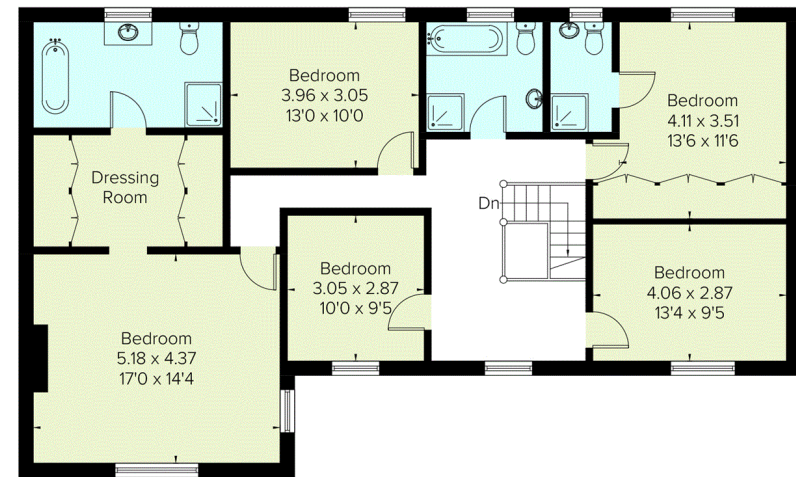

Approximate Floor Area = 297 sq m / 3198 sq ft (Including Detached Garage)

(Not Shown In Actual Location / Orientation)

Ground Floor

First Floor