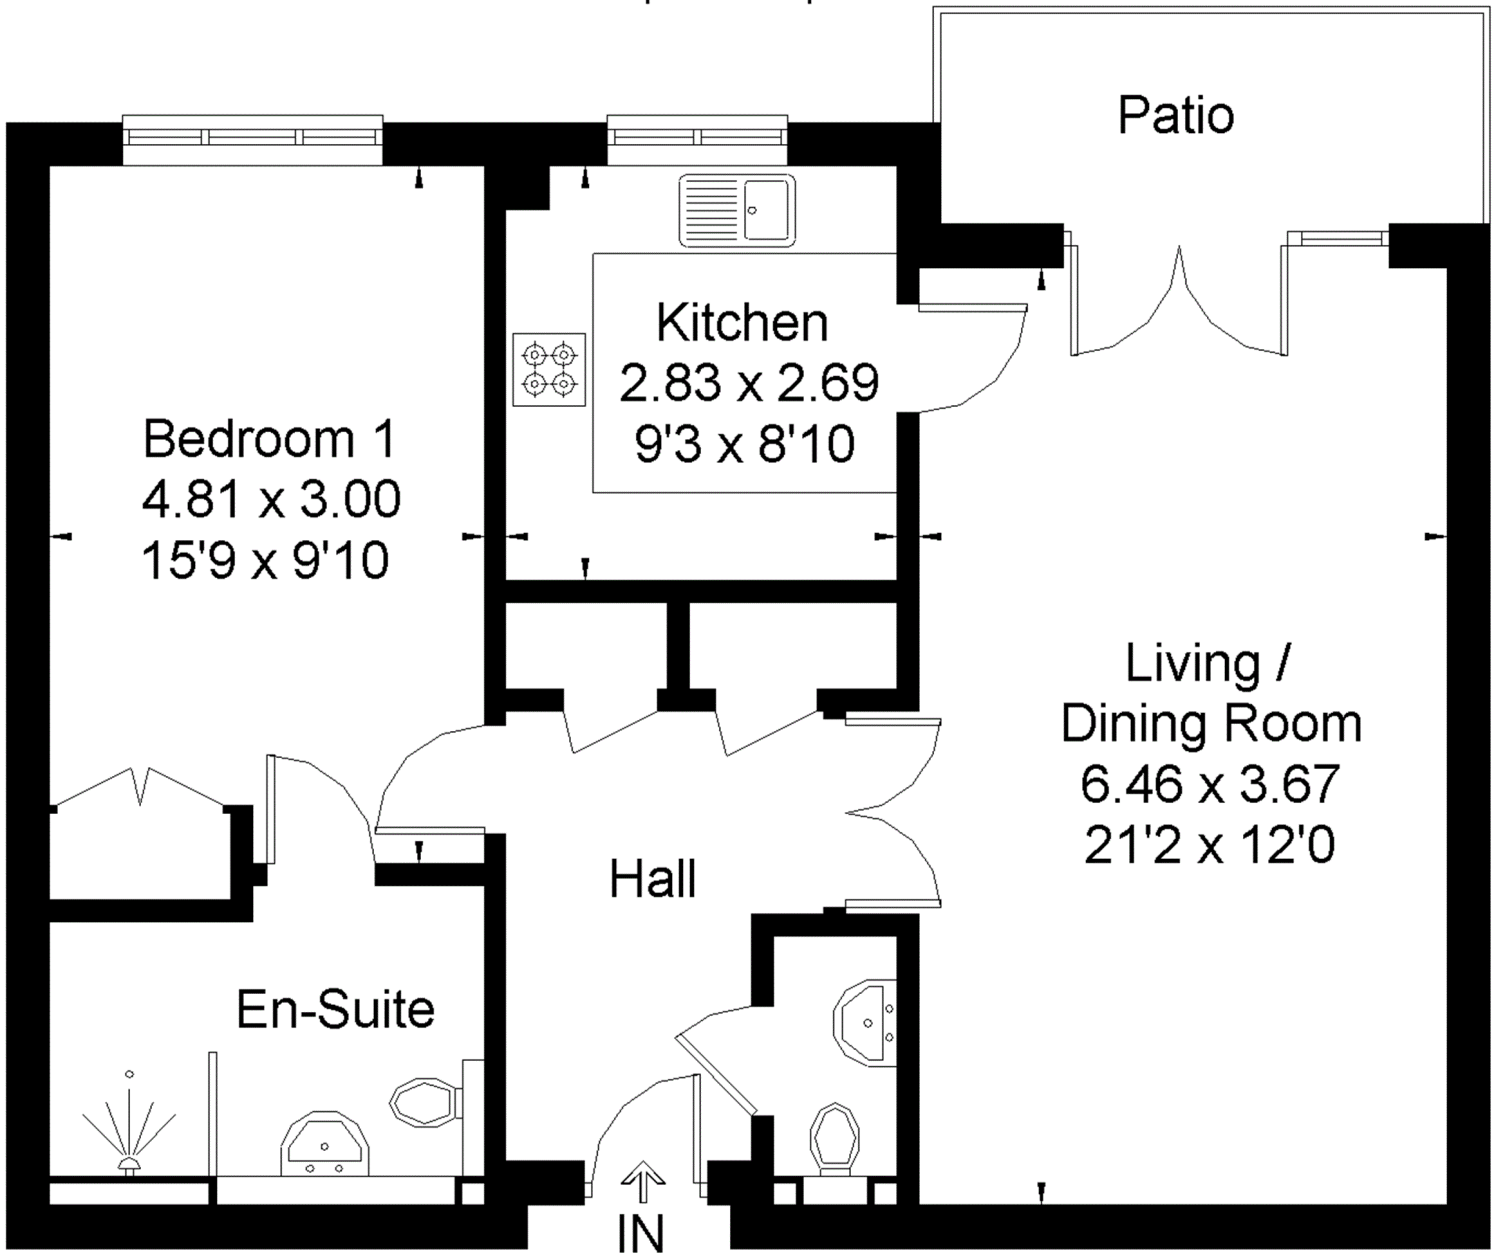

Keble Court

Approximate Gross Internal Area
66.0 sq m / 710 sq ft

Illustration for identification purposes only. Not to scale
Ref: 169777