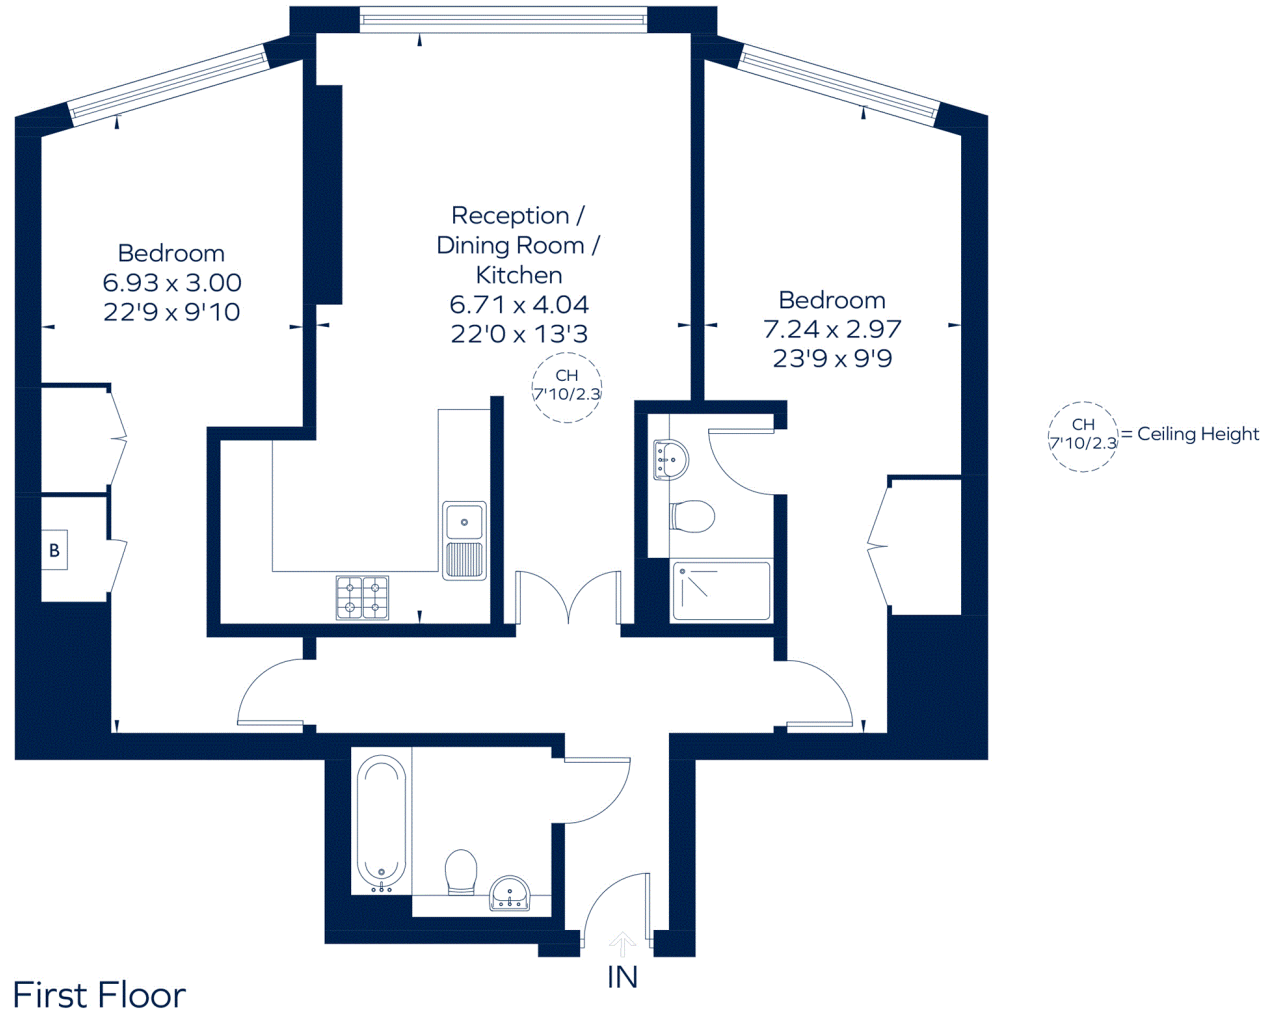

ORION POINT

Approximate Gross Internal Area
945 sq. ft. (87.8 sq. m.)

This plan is for layout guidance only. Not drawn to scale unless stated. Windows and door openings are approximate. Whilst every care is taken in the preparation of this plan, please check all dimensions, shapes and compass bearings before making any decisions reliant upon them.
ID 781894