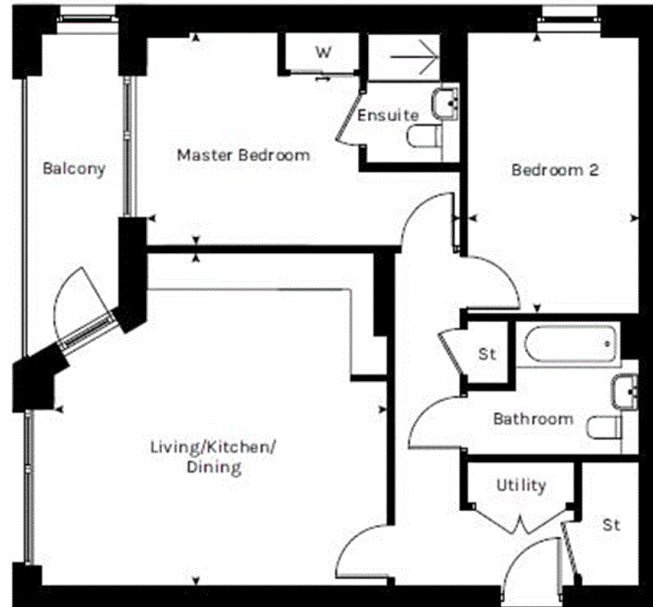

FLOORPLANS

2 BEDROOM APARTMENT

APARTMENTS 18, 28,
38, 48, 58, 64 & 70

Dimensions

(Total area: 76.8m² / 827 sq ft)

LIVING/KITCHEN/DINING	5503mm x 5290mm	18'1" x 17'4"
MASTER BEDROOM	4990mm x 3405mm	16'4" x 11'2"
BEDROOM 2	4475mm x 2750mm	14'8" x 9'0"

Key

St | Store
W | Wardrobe

3rd - 9th floor