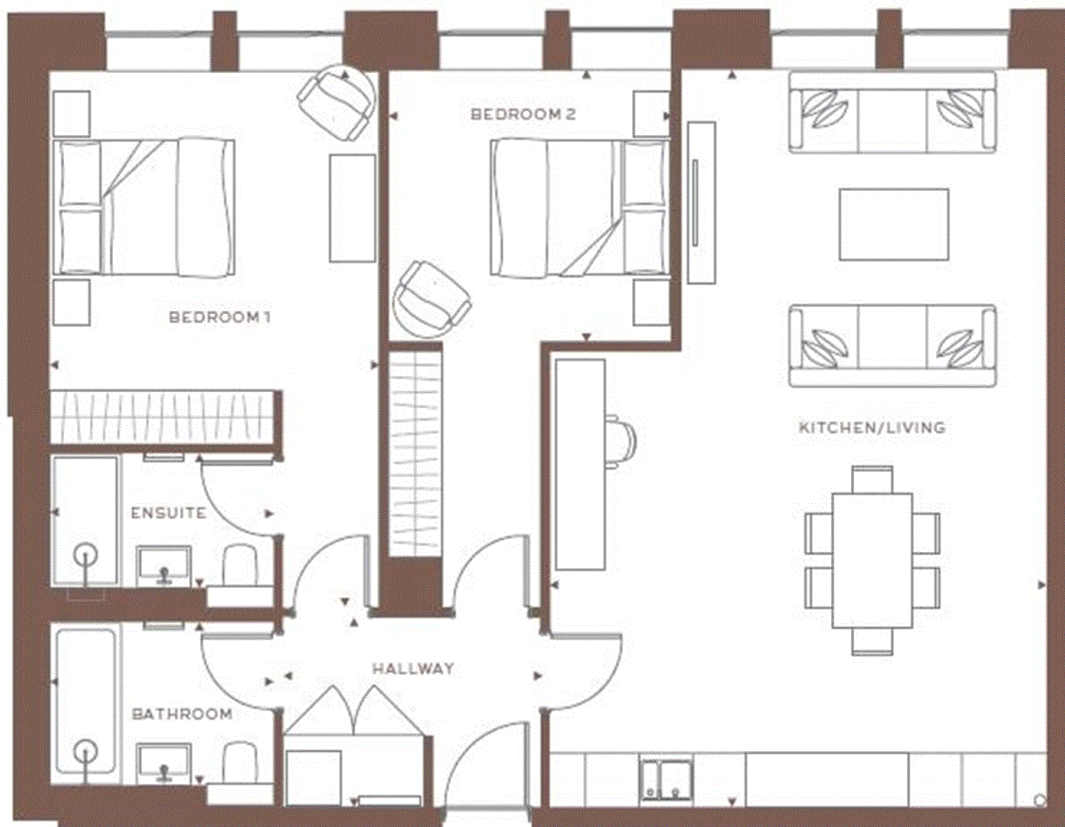

THE MAPLE BUILDING

LONDON

Apartment 307

3RD FLOOR

2 BEDROOM

TOTAL NSA: 90.8 SQ M / 977 SQ FT

	M		FT	
BEDROOM 1	3.52	x 5.96	11.55	x 19.55
BEDROOM 2	3.30	x 3.12	10.83	x 10.24
LIVING/KITCHEN	3.91	x 8.31	12.83	x 27.26
BATHROOM	2.33	x 1.82	7.64	x 5.97
ENSUITE	2.33	x 1.50	7.64	x 4.92
HALLWAY	2.88	x 2.11	9.45	x 6.92