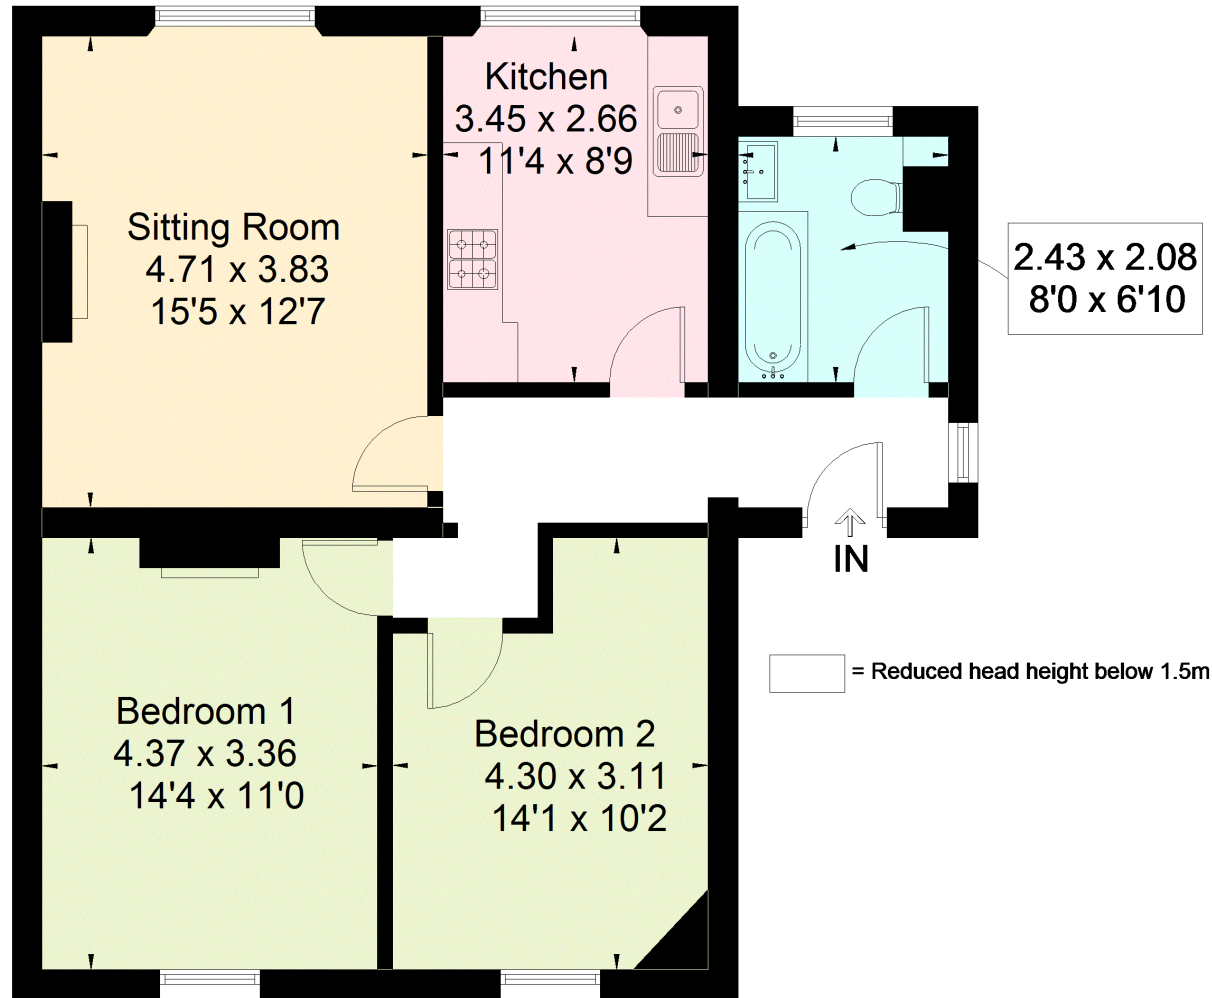

Approximate Area = 71.7 sq m / 772 sq ft
Including Limited Use Area (0.5 sq m / 5 sq ft)

First Floor