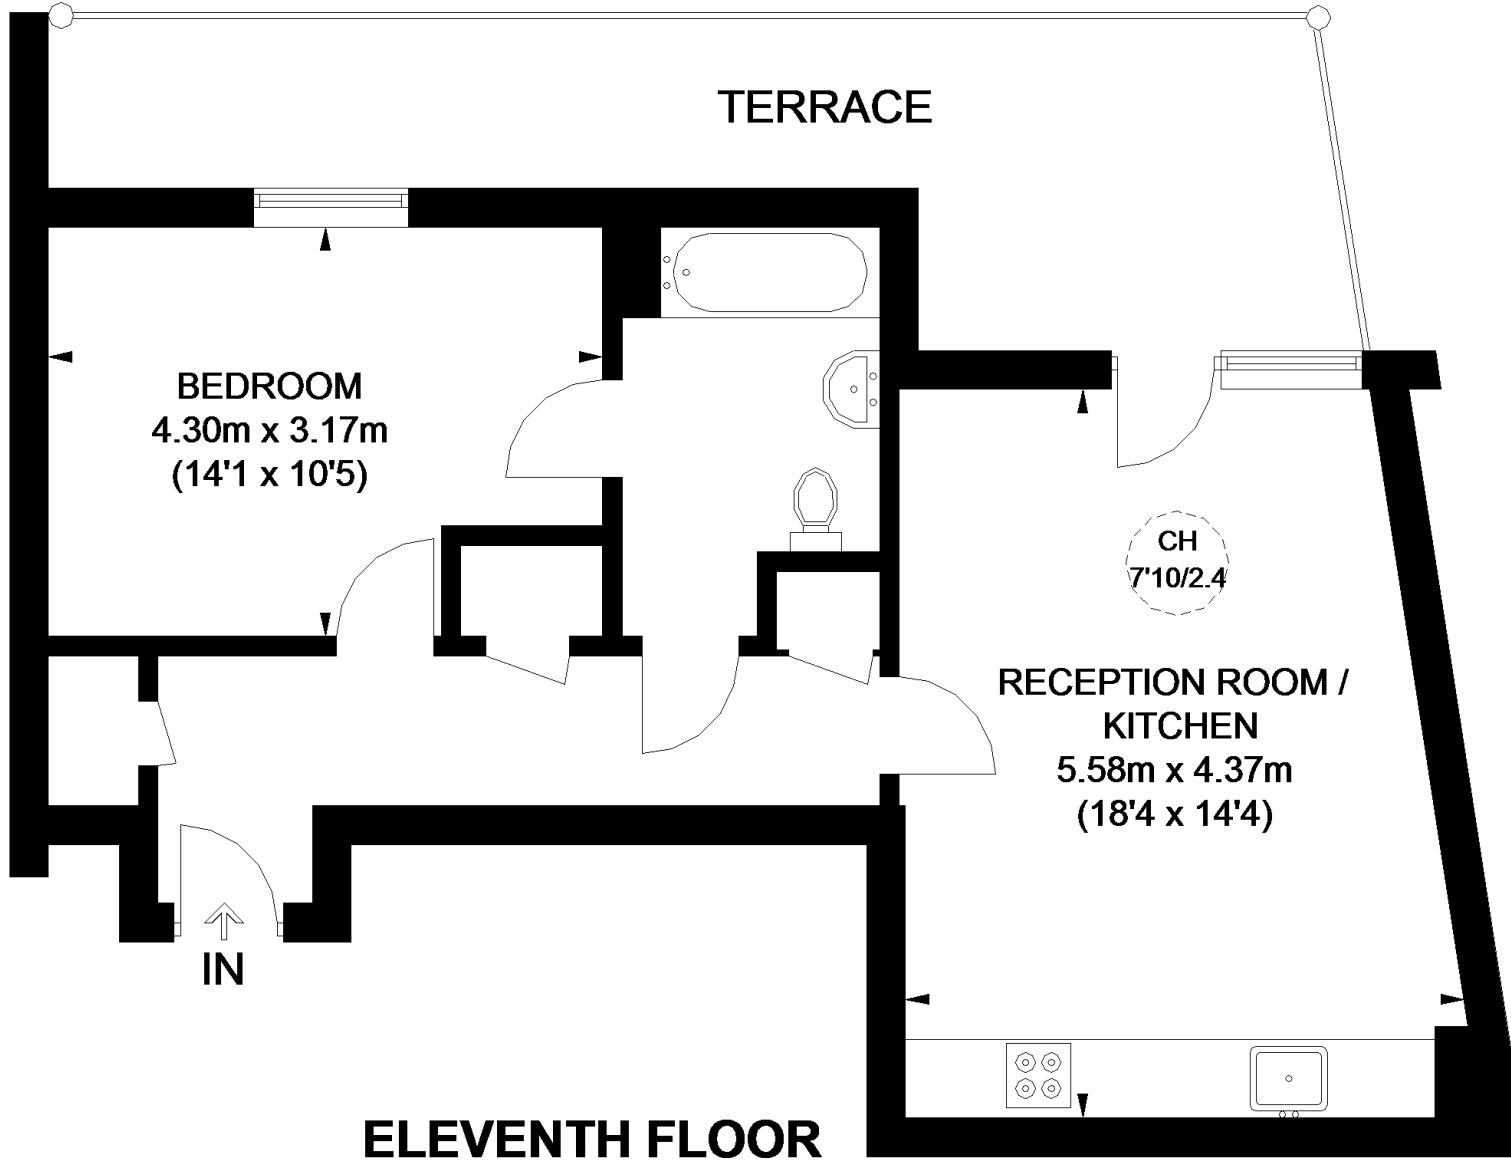

# ROMA CORTE

APPROXIMATE GROSS INTERNAL AREA  
573 SQ. FT. (53.2 SQ. M.)

= CEILING HEIGHT

This plan is for layout guidance only. Not drawn to scale unless stated. Windows and door openings are approximate. Whilst every care is taken in the preparation of this plan, please check all dimensions, shapes and compass bearings before making any decisions reliant upon them. Please be advised that Countrywide / our agents have not seen or reviewed any building regulations or planning permission in relation to works carried out to the property (ID524750)