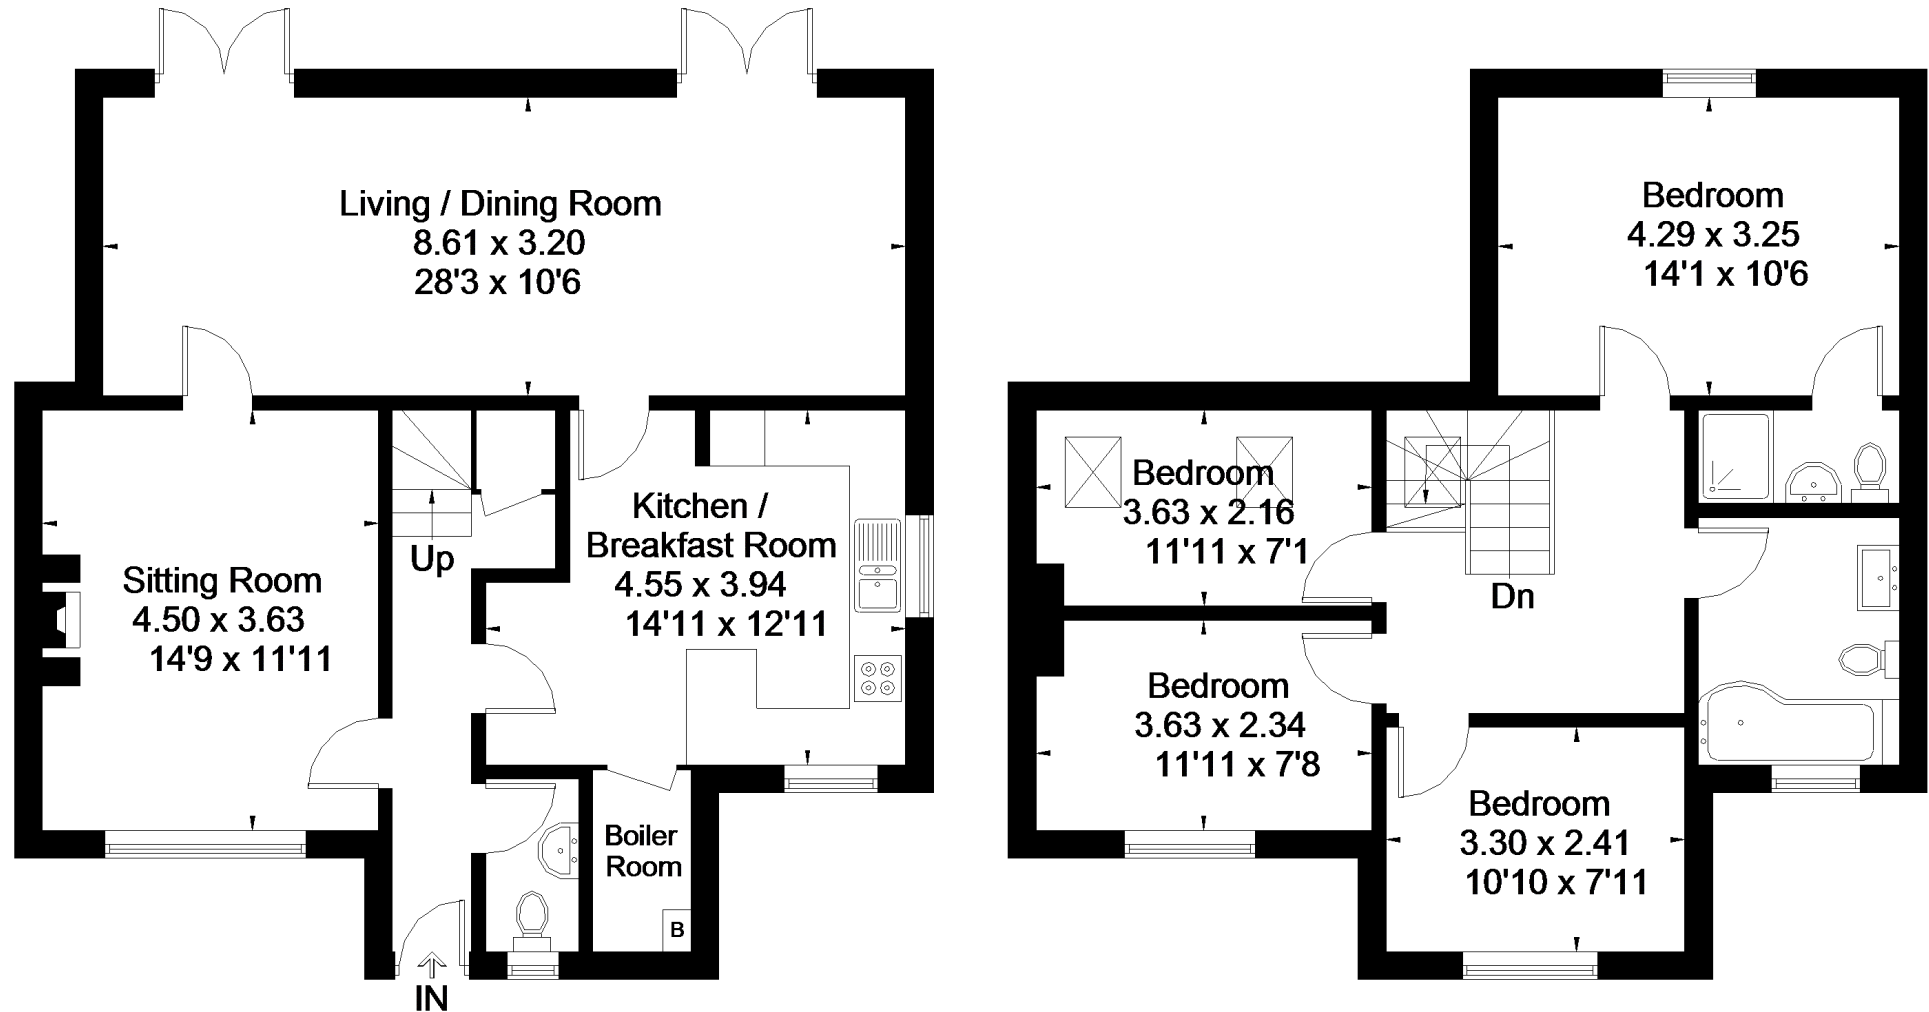

Approximate Gross Internal Area = 132.1 sq m / 1422 sq ft

Illustration for identification purposes only. Not to scale  
Ref: 223743